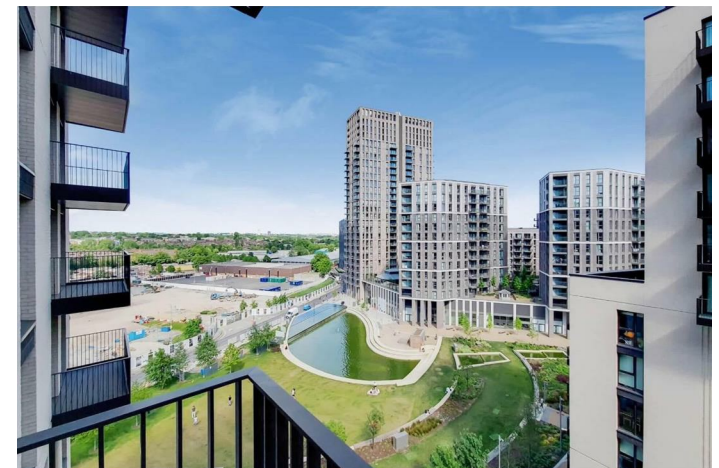

Furnished

Council Tax Band: C

Available: