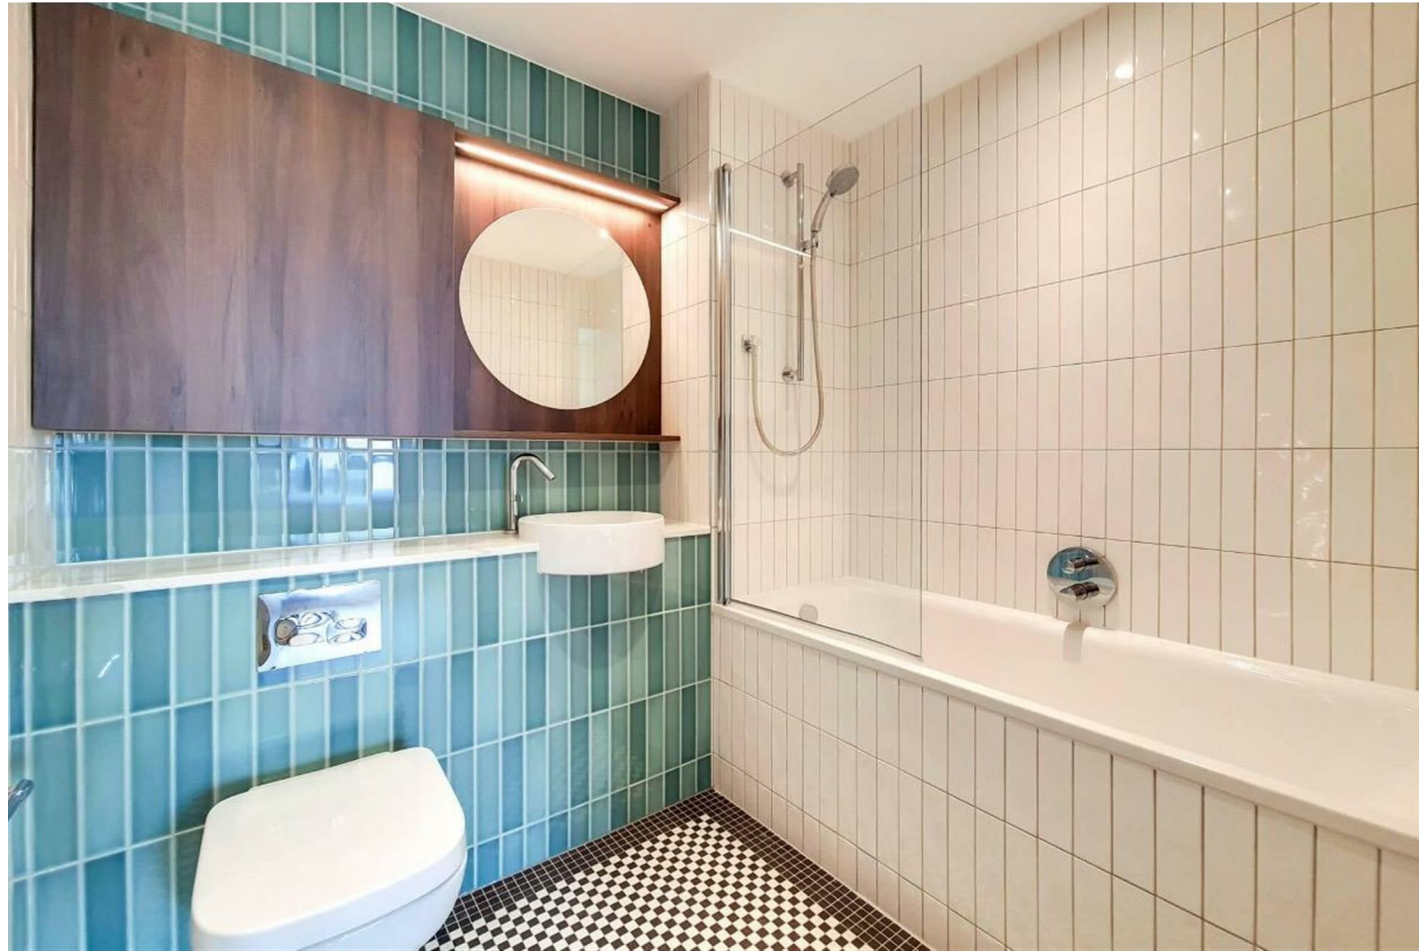

Description

Situation