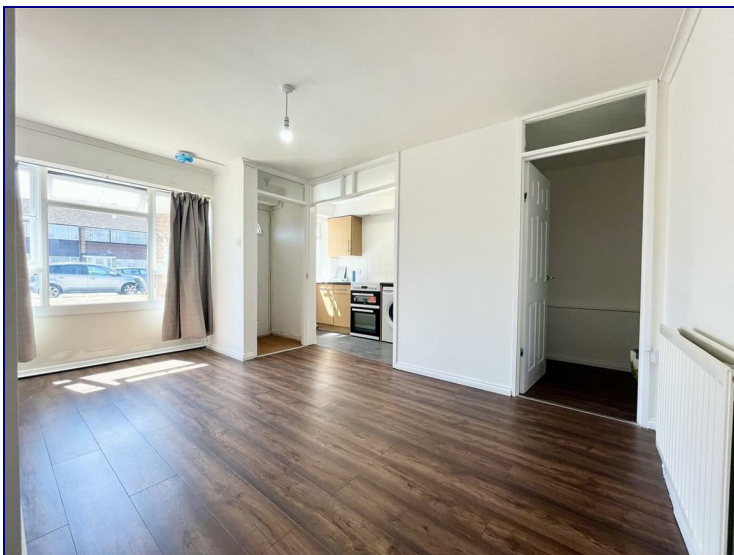

www.kings-group.net

9 Lynton Parade
Cheshunt EN8 8LF
Tel: 01992 635 735

Russells Ride, Waltham Cross, EN8 8TS

£1,300 PCM

Ground Floor One Bedroom Maisonette, Available 6th July.

Occupants will benefit from an open plan kitchen/lounge with new appliances, three piece bathroom suite and double bedroom. The property offers outside storage allocated to the property aswell as communal gardens. Parking is available on street and is non restricted.