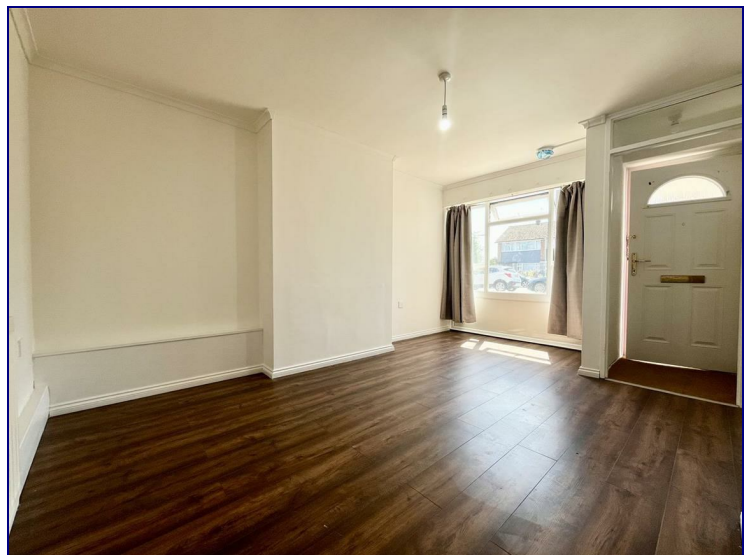

www.kings-group.net

9 Lynton Parade
Cheshunt EN8 8LF
Tel: 01992 635 735

Russells Ride, Waltham Cross, EN8 8TS

£1,300 PCM

Ground Floor One Bedroom Maisonette, Available 6th July.

Occupants will benefit from an open plan kitchen/lounge with new appliances, three piece bathroom suite and double bedroom. The property offers outside storage allocated to the property aswell as communal gardens. Parking is available on street and is non restricted.