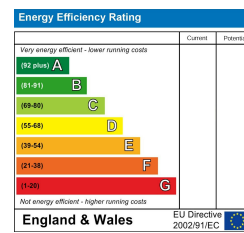

108 Shackleton Place
Oldbrook
Milton Keynes
MK6 2PP

£1,350 PCM

To view this property call Carters on 01908265200 or email admin@cartersrentals.com

Viewing Arrangements

 01908265200

 admin@cartersrentals.com