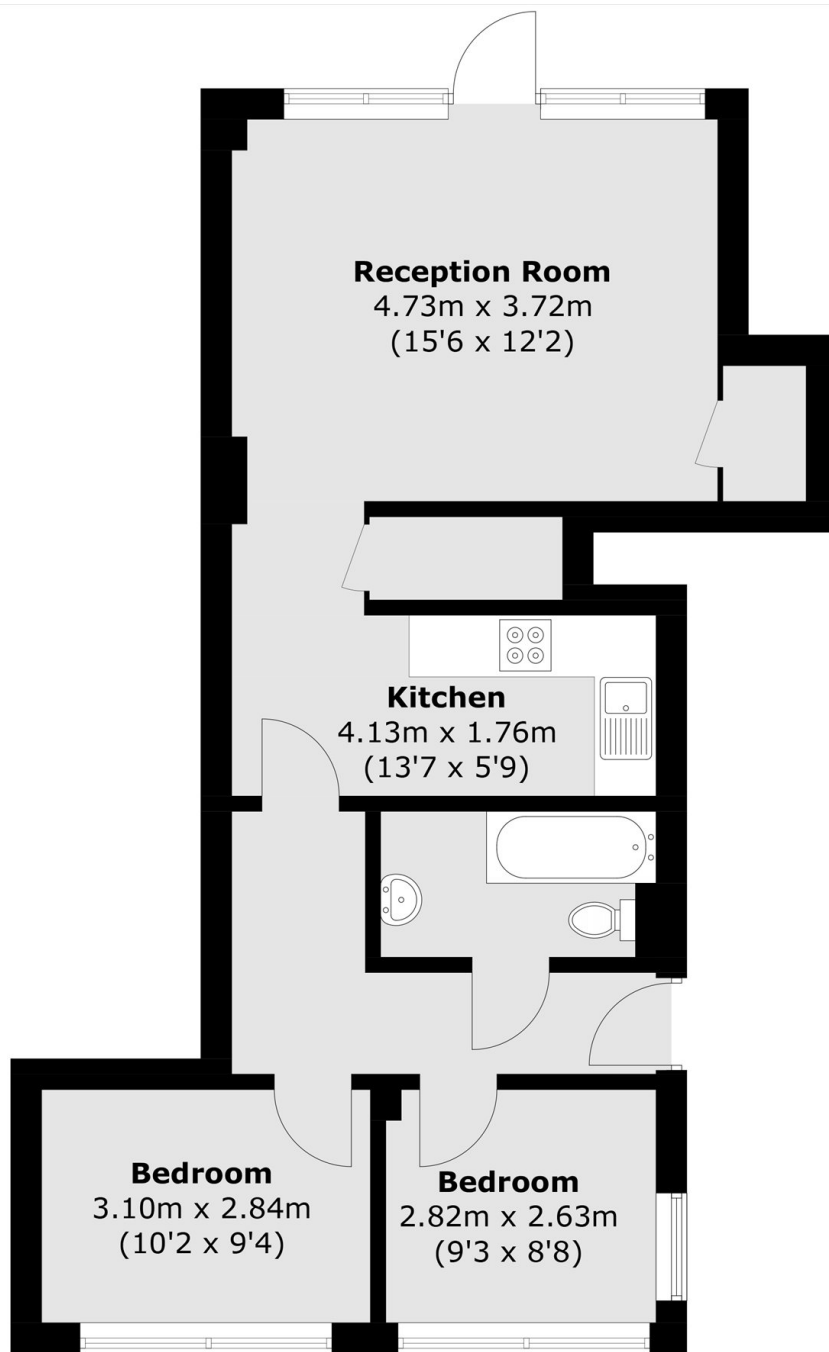

Artichoke Hill, E1W

£484 Per week

A well proportioned two bedroom property in West Wapping. This apartment has two double bedrooms, has a private balcony and separate kitchen

Artichoke Hill is close to Tower Hill Station and Shadwell DLR with Aldgate and Aldgate East Tube just a little further but still within easy walking distance.

Features

- Two Bedrooms
- One Bathroom
- Private Balcony
- Ample Storage
- Ground Floor
- Separate Kitchen

Artichoke Hill, London, E1W

Total area (approx.): 55.2 sq. m (594.2 sq. ft)