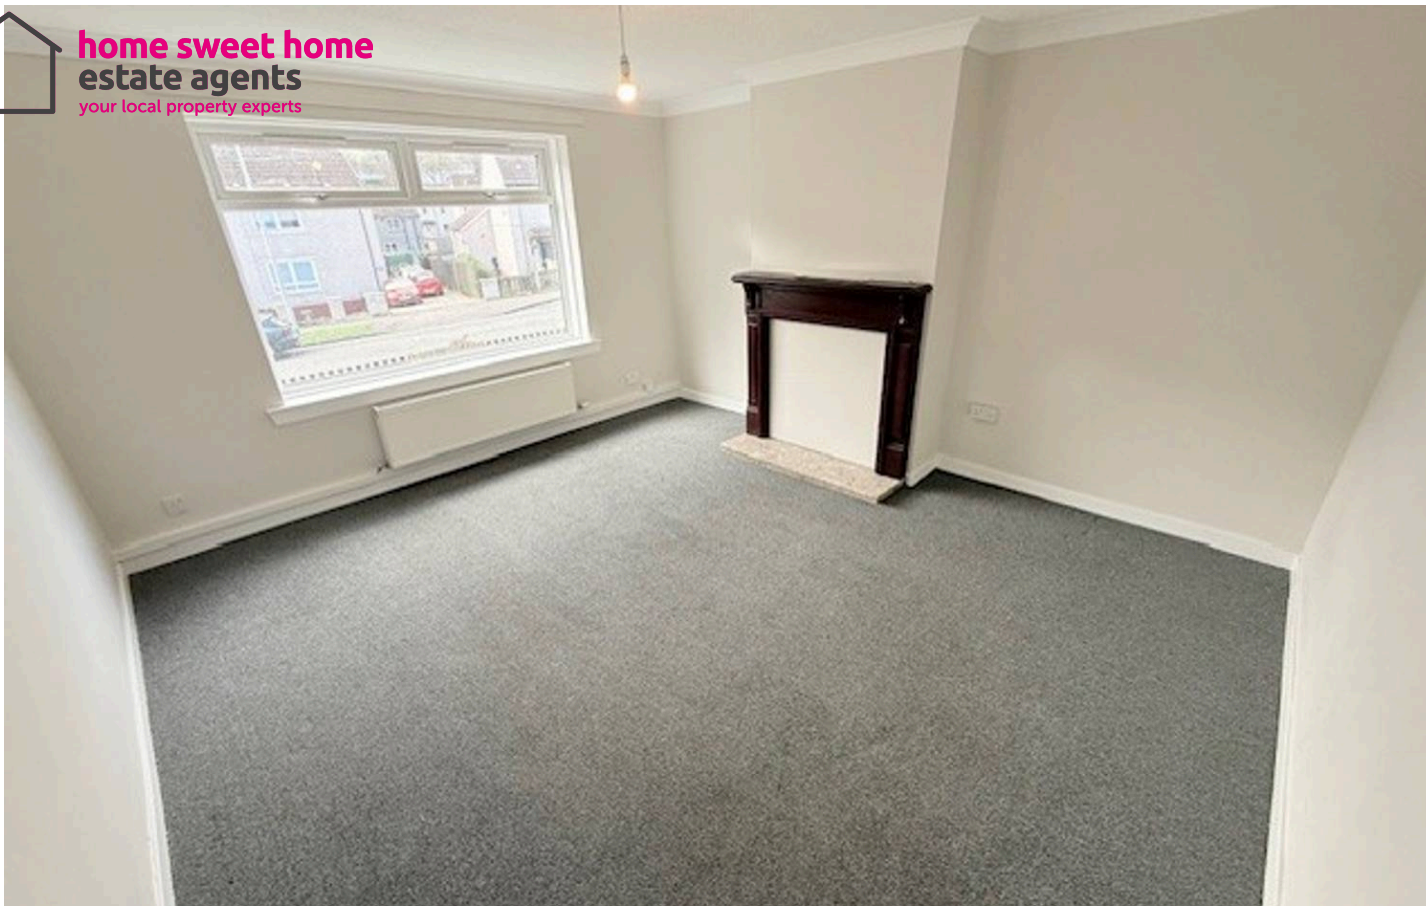

## 262 Valley Gardens

Kirkcaldy, Kirkcaldy

New & available To Let NOW! A beautiful & spacious Three Double Bedroom Mid Terraced Villa ideal for growing families. Award Winning Home Sweet Home Estate Agents Fife are delighted to offer To Let a family home comprising Entrance Hall - Bright Lounge- Fitted Kitchen - Three Double Bedrooms - Modern Bathroom. Benefitting from DG- GCH - EPC C - LRN444843/250/2114 LARN2103004. Externally enclosed gardens to front & rear. No Pets. No Smokers.

Council Tax band: C

Tenure: Freehold

EPC Energy Efficiency Rating: C

EPC Environmental Impact Rating: C

- SPACIOUS MID TERRACED VILLA
- THREE DOUBLE BEDROOMS
- BRIGHT LOUNGE - FITTED KITCHEN
- MODERN BATHROOM WOITH SHOWER
- DG- GCH - EPC
- LRN444843/250/21141 LARN2103004
- AVAILABLE NOW!
- ENCLOSED GARDENS
- PERFECT FOR GROWING FAMILIES