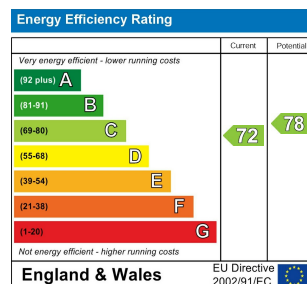

6 Bed
House - Semi-
Detached
located in

£3,250 Per month

TAYLOR
MICHAEL
STUDENTS

DIRECTIONS

CONTACT

62 Church Road
Hove
East Sussex
BN3 2FP

E: lettings@taylormichael.agency
T:
<https://taylormichael.agency/>