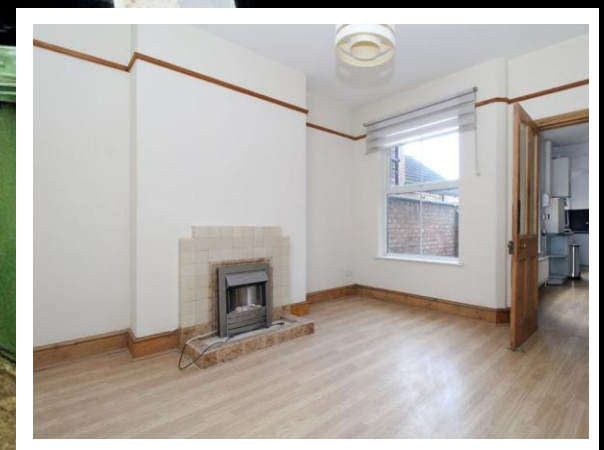

EDWARD KNIGHT
ESTATE AGENTS

GROSVENOR ROAD, RUGBY, WARWICKSHIRE 3 BED
£1,200 PCM – FEES APPLY EPC D