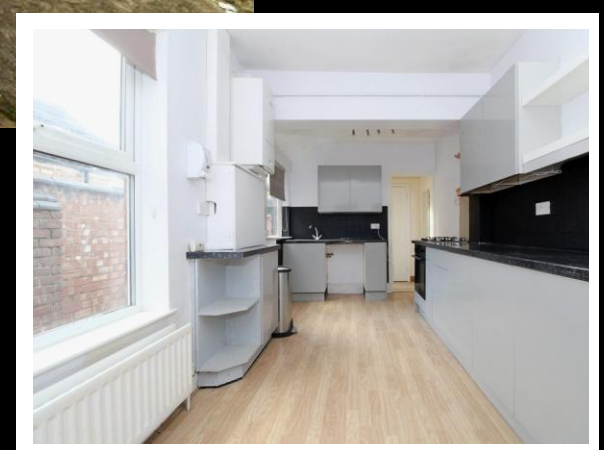

EDWARD KNIGHT
ESTATE AGENTS

GROSVENOR ROAD, RUGBY, WARWICKSHIRE 3 BED
£1,200 PCM – FEES APPLY EPC D