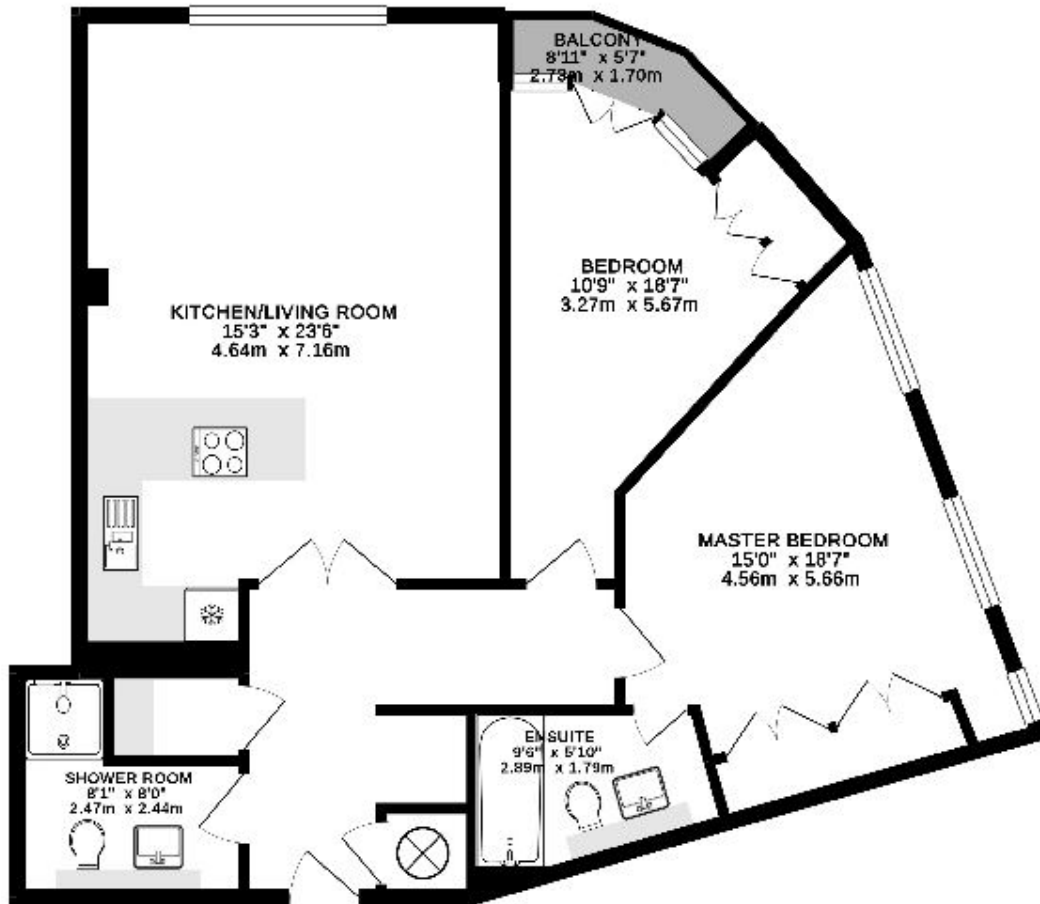

TOTAL FLOOR AREA : 874 sq. ft. (81.2 sq. m.) approx.

LiFE RESIDENTIAL

11 Flagstaff House, London,
SW8 2LZ
Sales: 020 7476 1408
Lettings: 020 7582 7989

Energy Rating: B. We aim to make our particulars both accurate and reliable. However they are not guaranteed; nor do they form part of an offer or contract. If you require clarification on any points then please contact us, especially if you're traveling some distance to view. Please note that appliances and heating systems have not been tested and therefore no warranties can be given as to their good working order.