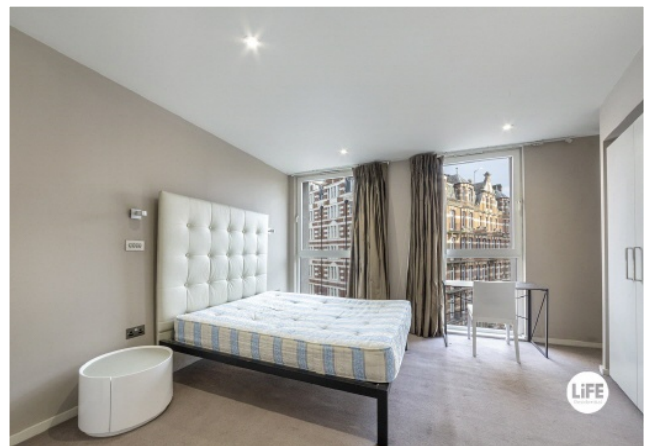

ABOUT THE HOME

This 874 sqft living space features natural limestone flooring in the kitchen, hallway, and wet areas, solid oak flooring in the living area, and carpeted bedrooms. The apartment comprises an open-plan, modern integrated kitchen and reception area, two double bedrooms with fitted wardrobes, and the principal bedroom boasting an en suite bathroom. Additionally, there is another modern guest bathroom.

Well positioned in SW1E, Palace Place is moments from Victoria Station, two royal parks and Buckingham Palace. Surrounded by renowned restaurants and hotels including The Goring, The Ivy Victoria and Flight Club.