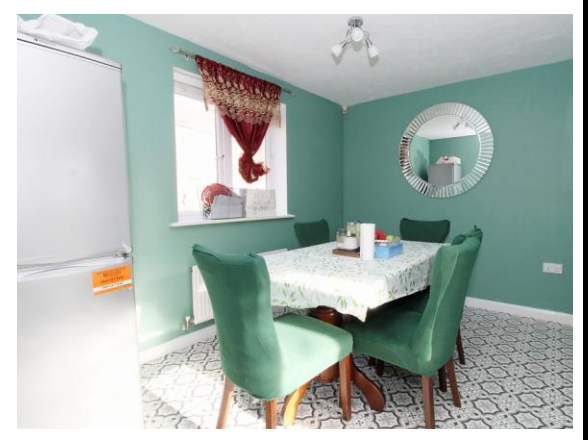

EDWARD KNIGHT
ESTATE AGENTS

BENCHES FURLONG, COTON PARK, RUGBY 3 BEDROOM
£1,300 PCM – FEES APPLY EPC C