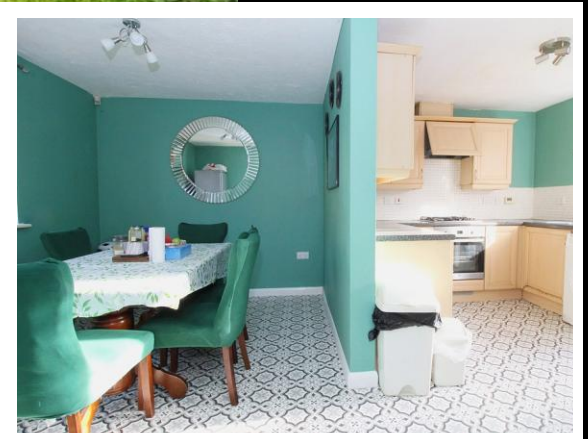

EDWARD KNIGHT
ESTATE AGENTS

BENCHES FURLONG, COTON PARK, RUGBY 3 BEDROOM
£1,300 PCM – FEES APPLY EPC C