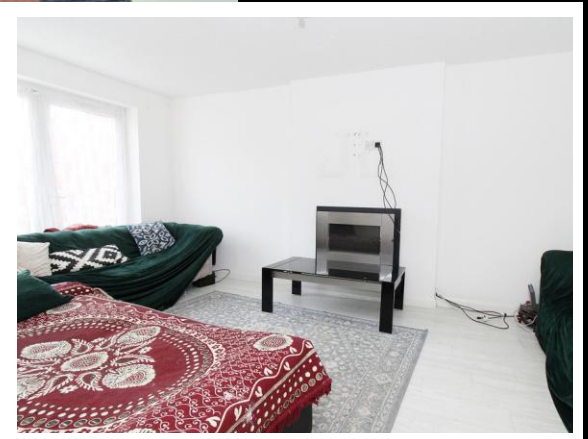

EDWARD KNIGHT
ESTATE AGENTS

BENCHES FURLONG, COTON PARK, RUGBY 3 BEDROOM
£1,300 PCM – FEES APPLY EPC C