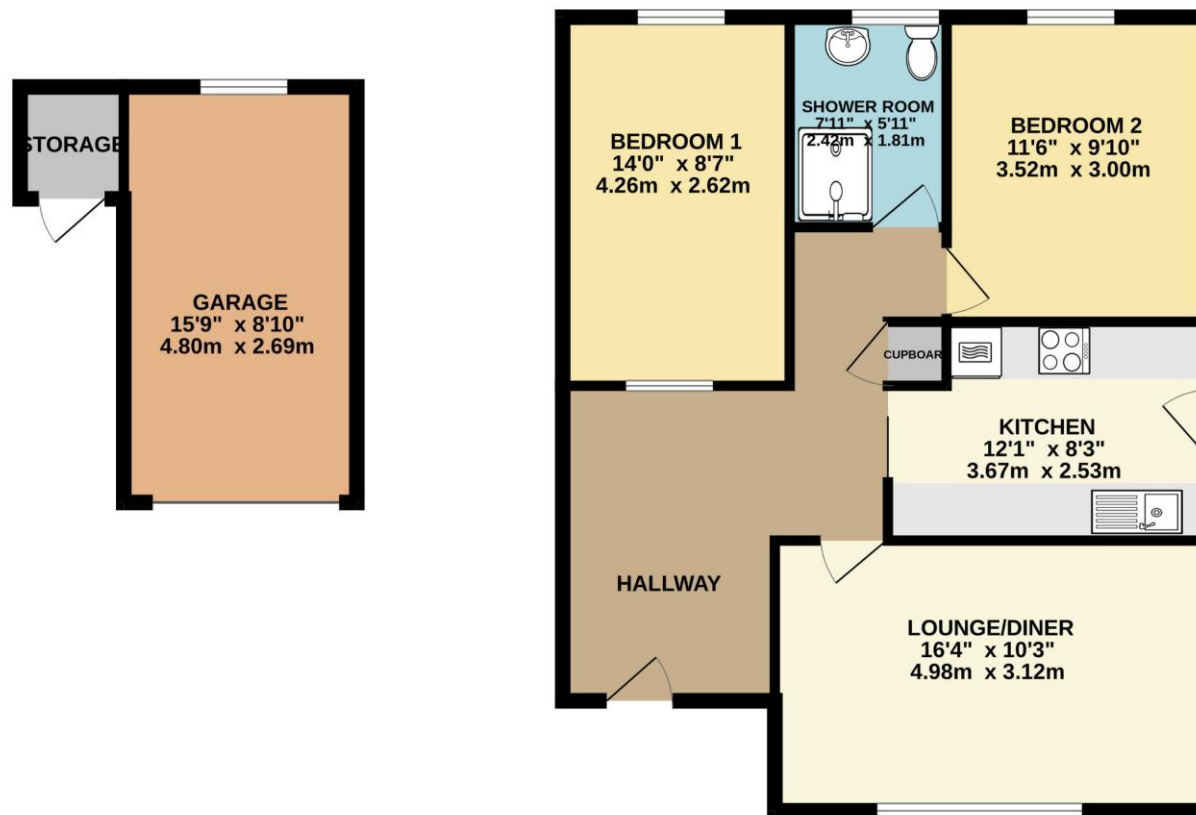

Inside, a generous entrance hallway welcomes you in and features built-in storage, providing plenty of space to keep the home organised. To the front of the property is a bright and comfortable lounge, complete with a gas fire. The galley-style kitchen is fitted with a built-in oven and hob and offers a practical layout for everyday living. To the rear of the bungalow are two well-proportioned double bedrooms, both enjoying a private outlook over the rear garden, with a functional shower room between.

To view this property call Lang Town & Country Estate Agents on **01752 456000**.

www.langtownandcountry.com

TOTAL FLOOR AREA : 854 sq.ft. (79.4 sq.m.) approx.
 Measurements are approximate. Not to scale. Illustrative purposes only
 Made with Metropix ©2026