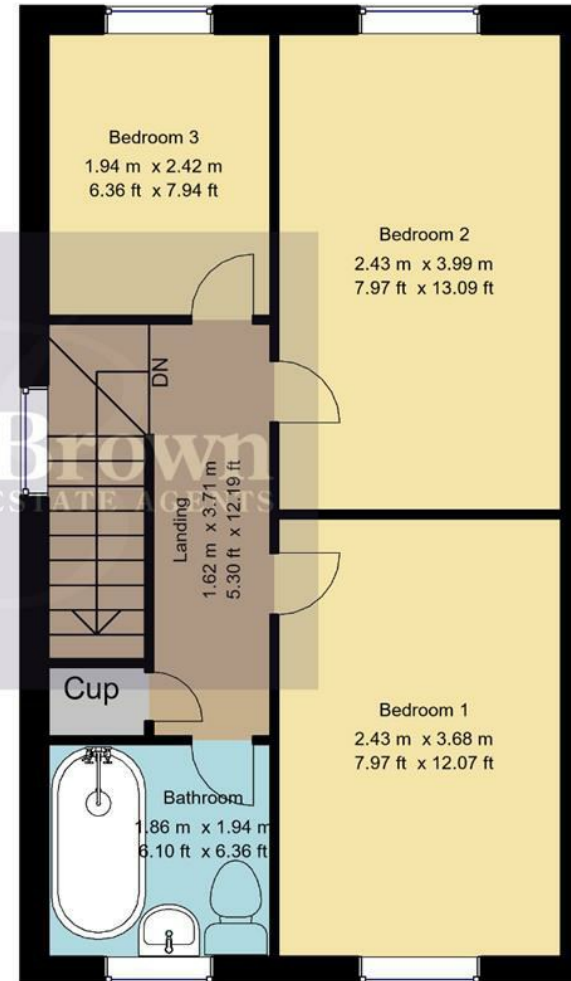

Ground Floor  
37sq.m/394.41sq.ft  
Approx

First Floor  
37sq.m/394.41sq.ft  
Approx

Whilst every attempt has been made to ensure the accuracy of the floor plan contained here, no responsibility is taken for incorrect measurements of doors, windows, appliances and room or any error, omission or misstatement. Exterior and interior walls are drawn to scale based on interior measurements. Any figure given is for initial guidance only and should not be relied on as basis of valuation. These plans are for marketing purposes only and should be used as such by any prospective purchase. Specially no guarantee is should not be relied on as a basis of valuation. These plans are for marketing purposes only and should be used as such by any prospective purchase. Specifically no guarantee is given on the total square footage of the property if quoted on this plan.  
CC Ltd ©2018