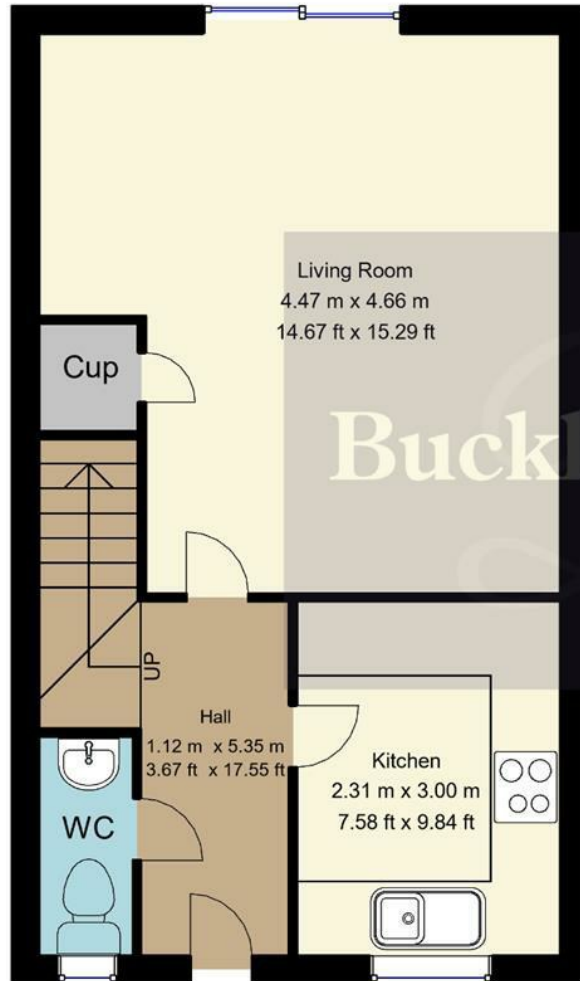

Ground Floor  
37sq.m/394.41sq.ft  
Approx

First Floor  
37sq.m/394.41sq.ft  
Approx

Whilst every attempt has been made to ensure the accuracy of the floor plan contained here, no responsibility is taken for incorrect measurements of doors, windows, appliances and room or any error, omission or misstatement. Exterior and interior walls are drawn to scale based on interior measurements. Any figure given is for initial guidance only and should not be relied on as basis of valuation. These plans are for marketing purposes only and should be used as such by any prospective purchase. Specially no guarantee is should not be relied on as a basis of valuation. These plans are for marketing purposes only and should be used as such by any prospective purchase. Specifically no guarantee is given on the total square footage of the property if quoted on this plan.  
CC Ltd ©2018