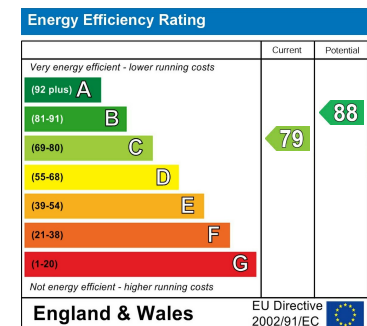

Property Description

Situated in this popular County Road off East Finchley High Road and within walking distance to local shops, amenities and East Finchley Tube station is this well presented three double bedroom, two bathroom, mid terrace townhouse. The property is offered chain free and benefits from off street parking leading to garage, an approximately 17ft kitchen breakfast room, a guest cloakroom, a Juliet balcony and a low maintenance rear garden. To really appreciate the size, location and potential an internal viewing is highly recommended via vendors main agents Adam Hayes Estate Agents.