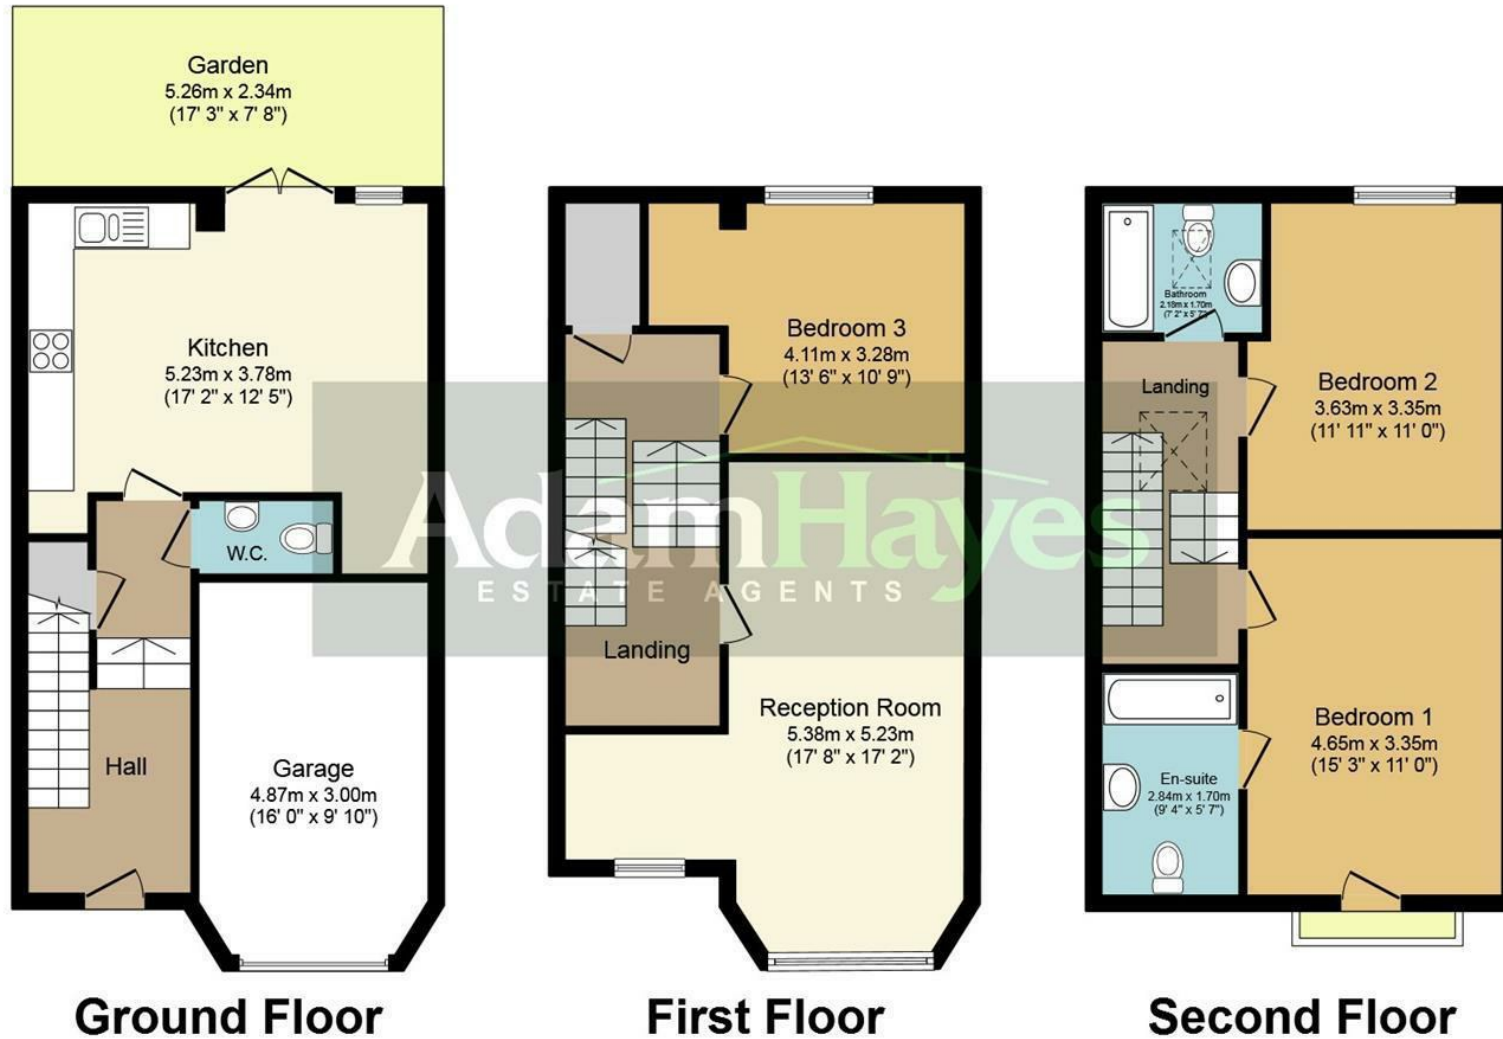

Total floor area 144.8 sq.m. (1,559 sq.ft.) approx

This plan is for illustration purposes only and may not be representative of the property. Plan not to scale.

These particulars, whilst believed to be accurate, are set out as a general outline only for guidance and do not constitute any part of an offer or contract. Intending purchasers or prospective tenants should not rely on them as statements or representation of fact, but must satisfy themselves by inspection or otherwise as to their accuracy. We have not carried out a detailed survey, not tested the services, appliances and specific fittings. Room sizes should not be relied upon for carpets and furnishings. The measurements given are approximate. No person in this firm's employment has the authority to make or give any representation or warranty in respect of the property.