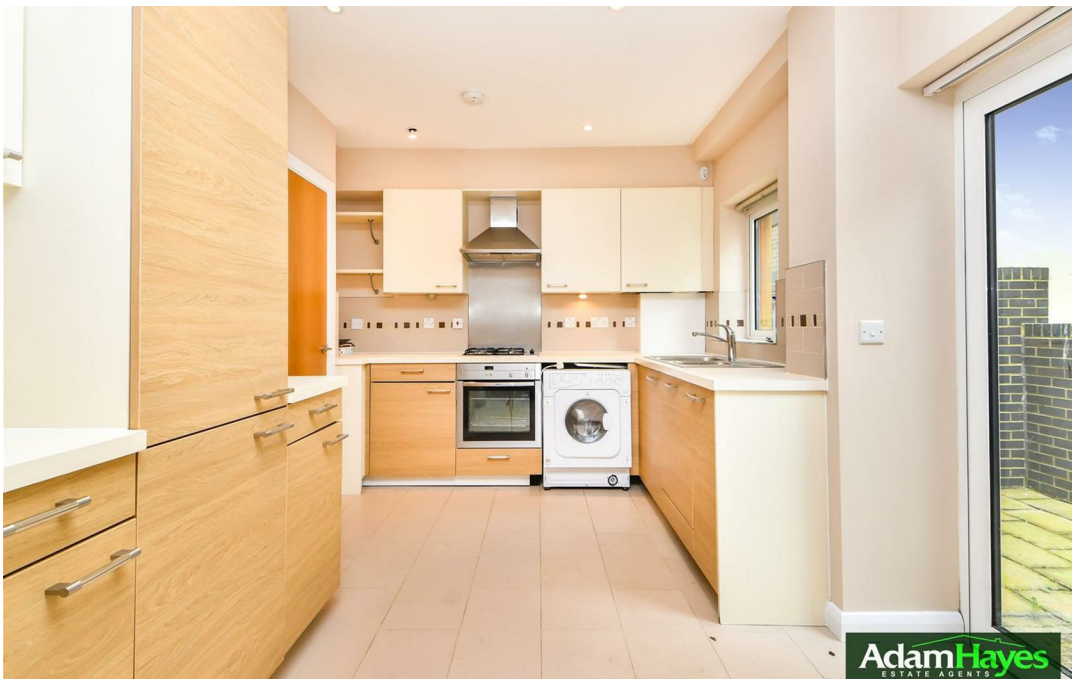

Adam Hayes - East Finchley Office - Sales 158 High Road, East Finchley, London, N2 9AS

Tel: 0208 883 2621 Email: info@adam-hayes.co.uk Web: www.adam-hayes.co.uk