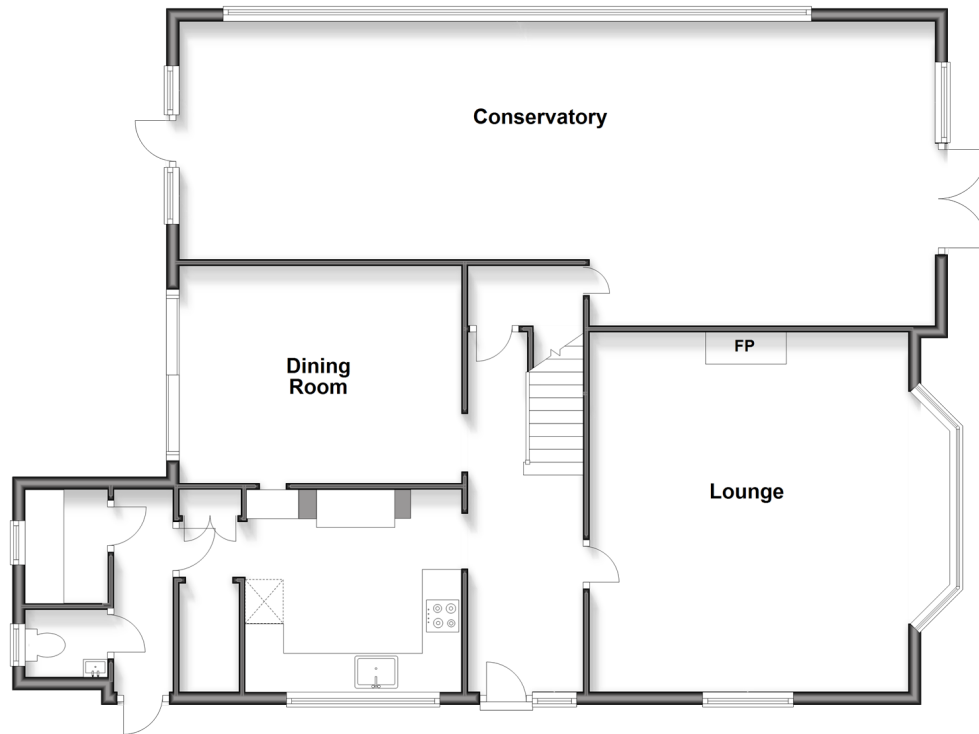

First Floor
Approx. 66.5 sq. metres (715.9 sq. feet)

Accommodation

GROUND FLOOR

Entrance Hall

Lounge: 18'4 x 16'2 (5.59m x 4.93m)

Dining Room: 14'5 x 10'8 (4.40m x 3.25m)

Conservatory: 41'1 (12.53m) x 15'5 maximum (4.70m) narrowing to 12'6 (3.81m)

Kitchen: 10'9 x 10'3 (3.28m x 3.13m)

Pantry: 5'7 x 3'0 (1.70m x 0.92m)

Utility Room: 5'8 x 4'6 (1.73m x 1.37m)

Cloakroom

FIRST FLOOR

Landing

Bedroom 1: 12'2 x 11'1 (3.71m x 3.38m)

Bedroom 2: 14'8 maximum x 11'1 (4.47m x 3.38m)

Bedroom 3: 14'8 maximum x 8'4 (4.47m x 2.54m)

Bathroom: 8'1 x 6'2 (2.47m x 1.88m)

OUTSIDE

Front & Rear Garden

Garage

Off Road Parking for 4/5 Cars

Main features

- Recently refurbished character family home, former coach house
- Spacious rooms flooded with natural light
- Modern fitted kitchen & bathroom
- Large conservatory - ideal as a craft room/hobby room or for entertaining
- Garage & off road parking for 4/5 cars
- Secluded front and rear gardens