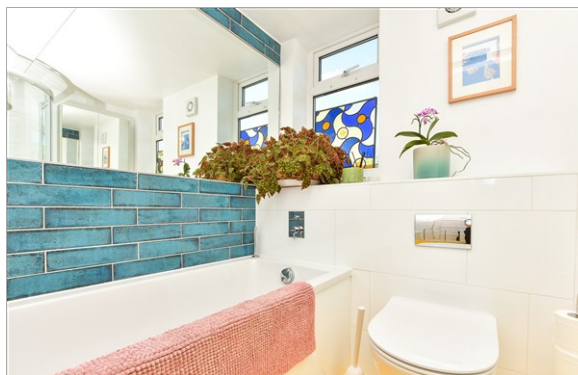

Bedroom 3: 14'8 maximum x 8'4 (4.47m x 2.54m)

Bathroom: 8'1 x 6'2 (2.47m x 1.88m)

OUTSIDE

Front & Rear Garden

Garage

Off Road Parking for 4/5 Cars

Main features

- Recently refurbished character family home, former coach house
- Spacious rooms flooded with natural light
- Modern fitted kitchen & bathroom
- Large conservatory - ideal as a craft room/hobby room or for entertaining
- Garage & off road parking for 4/5 cars
- Secluded front and rear gardens