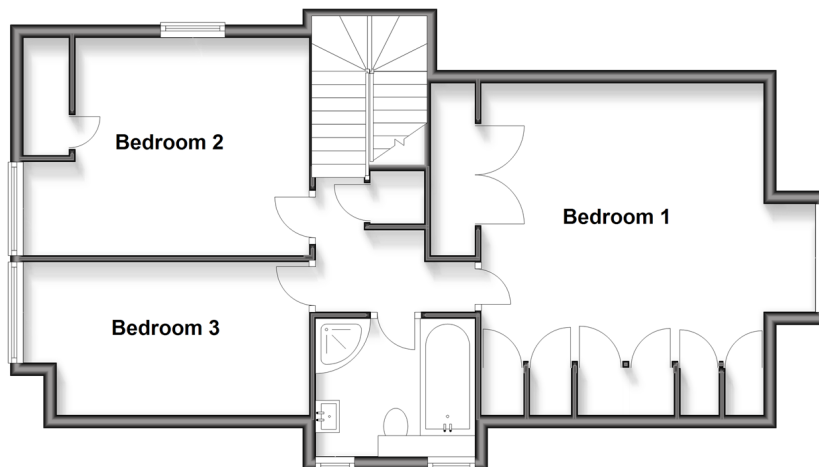

First Floor
Approx. 66.5 sq. metres (715.9 sq. feet)

Accommodation

GROUND FLOOR

Entrance Hall

Lounge: 18'4 x 16'2 (5.59m x 4.93m)

Dining Room: 14'5 x 10'8 (4.40m x 3.25m)

Conservatory: 41'1 (12.53m) x 15'5 maximum (4.70m) narrowing to 12'6 (3.81m)

Kitchen: 10'9 x 10'3 (3.28m x 3.13m)

Pantry: 5'7 x 3'0 (1.70m x 0.92m)

Utility Room: 5'8 x 4'6 (1.73m x 1.37m)

Cloakroom

FIRST FLOOR

Landing

Bedroom 1: 12'2 x 11'1 (3.71m x 3.38m)

Bedroom 2: 14'8 maximum x 11'1 (4.47m x 3.38m)

Bedroom 3: 14'8 maximum x 8'4 (4.47m x 2.54m)

Bathroom: 8'1 x 6'2 (2.47m x 1.88m)

OUTSIDE

Front & Rear Garden

Garage

Off Road Parking for 4/5 Cars

Main features

- Recently refurbished character family home, former coach house
- Spacious rooms flooded with natural light
- Modern fitted kitchen & bathroom
- Large conservatory - ideal as a craft room/hobby room or for entertaining
- Garage & off road parking for 4/5 cars
- Secluded front and rear gardens