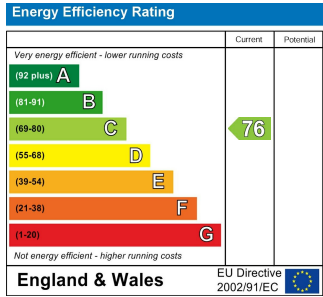

<https://beste-jeffers.cosyflo.co.uk>

**Council Tax Band**

**D**

Agents Note: Whilst every care has been taken to prepare these particulars, they are for guidance purposes only. All measurements are approximate and are for general guidance purposes only and whilst every care has been taken to ensure their accuracy, they should not be relied upon and potential buyers are advised to recheck the measurements.