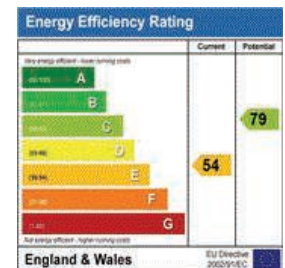

For Clarification

We wish to inform prospective tenants that we have prepared these particulars as a general guide and they have been confirmed as accurate by the landlord. We have not verified permissions, nor carried out a survey, tested the services, appliances and specific fittings. Room sizes are approximate and measurement figures rounded: they are taken between internal wall surfaces and therefore include cupboards/shelves, etc. Accordingly, they should not be relied upon for

carpets and furnishings. It should also be noted that all fixtures and fittings, carpeted, curtains/blinds, kitchen equipment and garden statuary, whether fitted or not, are deemed removable by the landlord unless specifically itemised with these particulars. Please enquire in office or on our website for details on holding deposit and tenancy deposit figures.