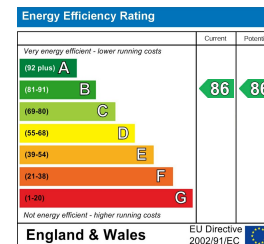

Viewing

Please contact us on 01934 900714 if you wish to arrange a viewing appointment for this property or require further information.

Energy Efficiency Graph

These particulars, whilst believed to be accurate are set out as a general outline only for guidance and do not constitute any part of an offer or contract. Intending purchasers should not rely on them as statements of representation of fact, but must satisfy themselves by inspection or otherwise as to their accuracy. No person in this firm's employment has the authority to make or give any representation or warranty in respect of the property.