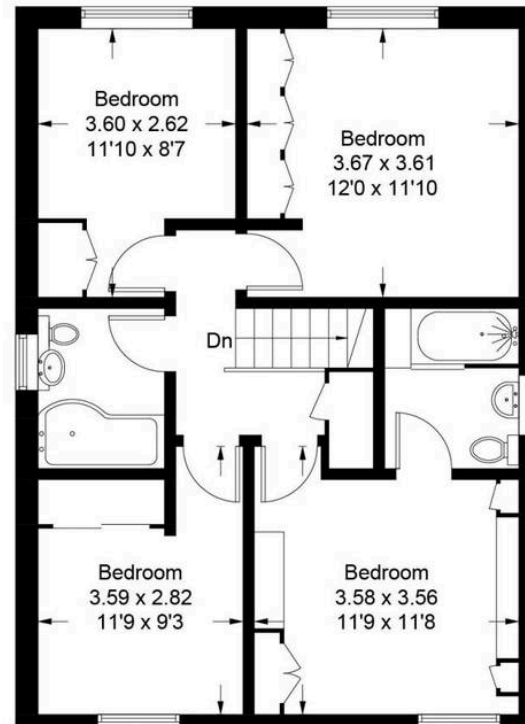

Beautifully presented and well proportioned throughout, the ground floor offers two reception rooms. The main reception room opens through to a spacious and light-filled conservatory, enjoying views over the rear garden. The generous kitchen/breakfast room provides convenient side access to the garden, and there is also a downstairs WC.

Upstairs, the property comprises four bedrooms. The principal bedroom benefits from an ensuite bathroom, alongside a separate family bathroom serving the remaining rooms.

Externally, the rear garden is mainly laid to lawn and features a charming patio area, mature hedging for added privacy, and two garden sheds. To the front, a driveway provides off street parking for several vehicles.

Approximate Gross Internal Area = 138.9 sq m / 1495 sq ft

Ground Floor

First Floor

This plan is for layout guidance only. Not drawn to scale unless stated. Windows and door openings are approximate. Whilst every care is taken in the preparation of this plan, please check all dimensions, shapes and compass bearings before making decisions reliant upon them.