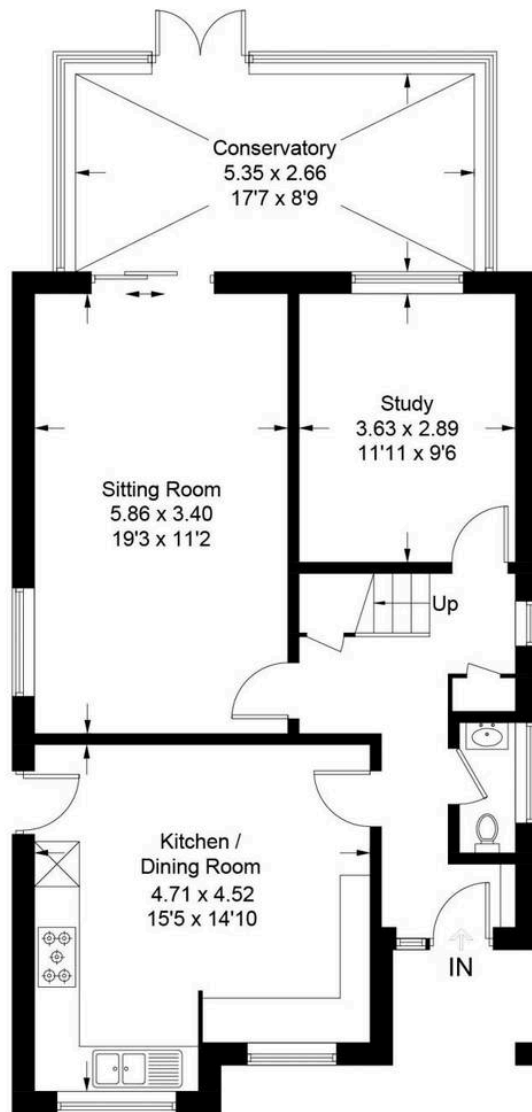

Beautifully presented and well proportioned throughout, the ground floor offers two reception rooms. The main reception room opens through to a spacious and light-filled conservatory, enjoying views over the rear garden. The generous kitchen/breakfast room provides convenient side access to the garden, and there is also a downstairs WC.

Upstairs, the property comprises four bedrooms. The principal bedroom benefits from an ensuite bathroom, alongside a separate family bathroom serving the remaining rooms.

Externally, the rear garden is mainly laid to lawn and features a charming patio area, mature hedging for added privacy, and two garden sheds. To the front, a driveway provides off street parking for several vehicles.

Approximate Gross Internal Area = 138.9 sq m / 1495 sq ft

Ground Floor

First Floor

This plan is for layout guidance only. Not drawn to scale unless stated. Windows and door openings are approximate. Whilst every care is taken in the preparation of this plan, please check all dimensions, shapes and compass bearings before making decisions reliant upon them.