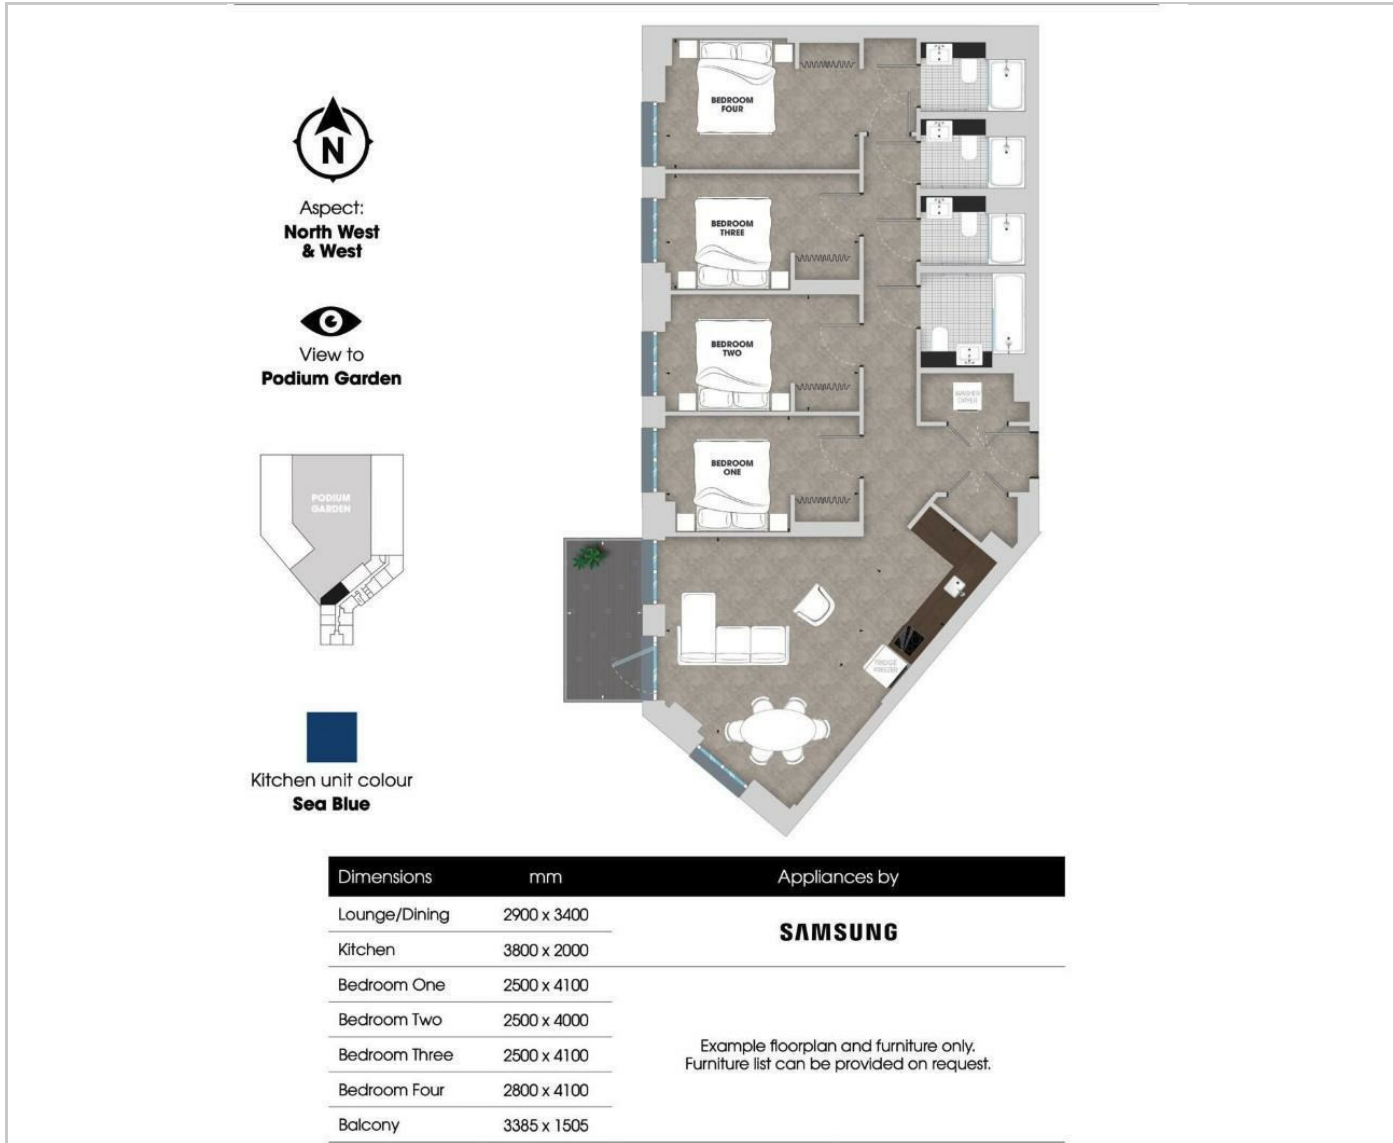

7564666 The Robinson, Atlantic Crescent, Wembley, HA9 0TQ
£3,964 Per month

7564666 The Robinson, Atlantic Crescent, Wembley, HA9 0TQ

£3,964 Per month

Limited-Time Offer - up to 16% off. Located in The Robinson, where bold art deco style meets vintage charm, residents enjoy a large podium garden, 360° roof terrace with the longest sun loungers in London, a spacious lounge, and co-working spaces designed for all-day comfort.

The Robinson is different. Bold and alternative, its interiors combine a range of subtle design influences from different periods meaning apartments have an eclectic style - contemporary, mid-century, art deco and retro kitsch. Social spaces are inspired by British popular culture, from the fantastic Festival Gardens, the resident lounge (ideal for working from home) and three stunning roof terraces.

Elevated above the buzz of Wembley Park, The Robinson offers a peaceful yet connected lifestyle in one of London's most vibrant new districts - just moments from Bread Ahead, Boxpark, Troubadour Theatre and over 70 shops, cafés and restaurants at the London Designer Outlet. Managed by Quintain Living, the award-winning team behind Wembley Park. Photos show a very similar apartment in this building however the exact layout/floor/view may vary. Other incentives available T&Cs apply; see Quintain Living website for details.

Description

Situation

Furnished
Council Tax Band: C
Available:

Floor Plans

Area Map

Energy Performance Graph

These particulars, whilst believed to be accurate are set out as a general outline only for guidance and do not constitute any part of an offer or contract. Intending purchasers should not rely on them as statements of representation of fact, but must satisfy themselves by inspection or otherwise as to their accuracy. No person in this firm's employment has the authority to make or give any representation or warranty in respect of the property.