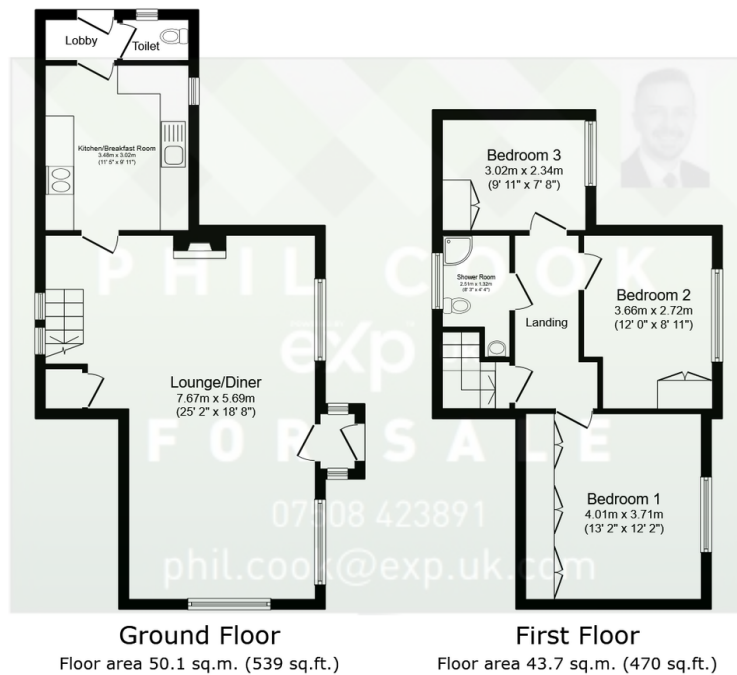

- Quote Reference PC0649. Agent : Phil Cook
- For Sale by the Modern Method of Auction. Of interest to CASH BUYERS
- Huge potential to re-configure the layout, extend and renovate to create a stunning family home
- Located in a central location of Stourport close to the shops, pubs and all local amenities and a short walk to the river basin area
- Large lounge, kitchen, W.C. to the ground floor
- Three good size bedrooms, plus a shower room
- Large private garden to the rear with patio and mature planting
- Early Viewing with agent recommended to discuss re-configuration.
- Superb Period Detached Property
- Hit the 'Request Details' or 'Email Agent' button to secure your viewing now!

Total floor area: 93.8 sq.m. (1,009 sq.ft.)

Quote Reference PC0649. Click 'CONTACT' to book a viewing now. A three bedroom detached period family home located in a central location of Stourport close to the shops, pubs and all local amenities and a short walk to the river basin area. For Sale by the Modern Method of Auction of interest to CASH BUYERS. Huge potential to re-configure the layout, extend and renovate to create a stunning family home, subject to usual permissions. Property comprises of a large lounge, kitchen, W.C. to the ground floor, three good size bedrooms, plus a shower room to the first floor. Large private garden to the rear with patio and mature planting. Heated via a