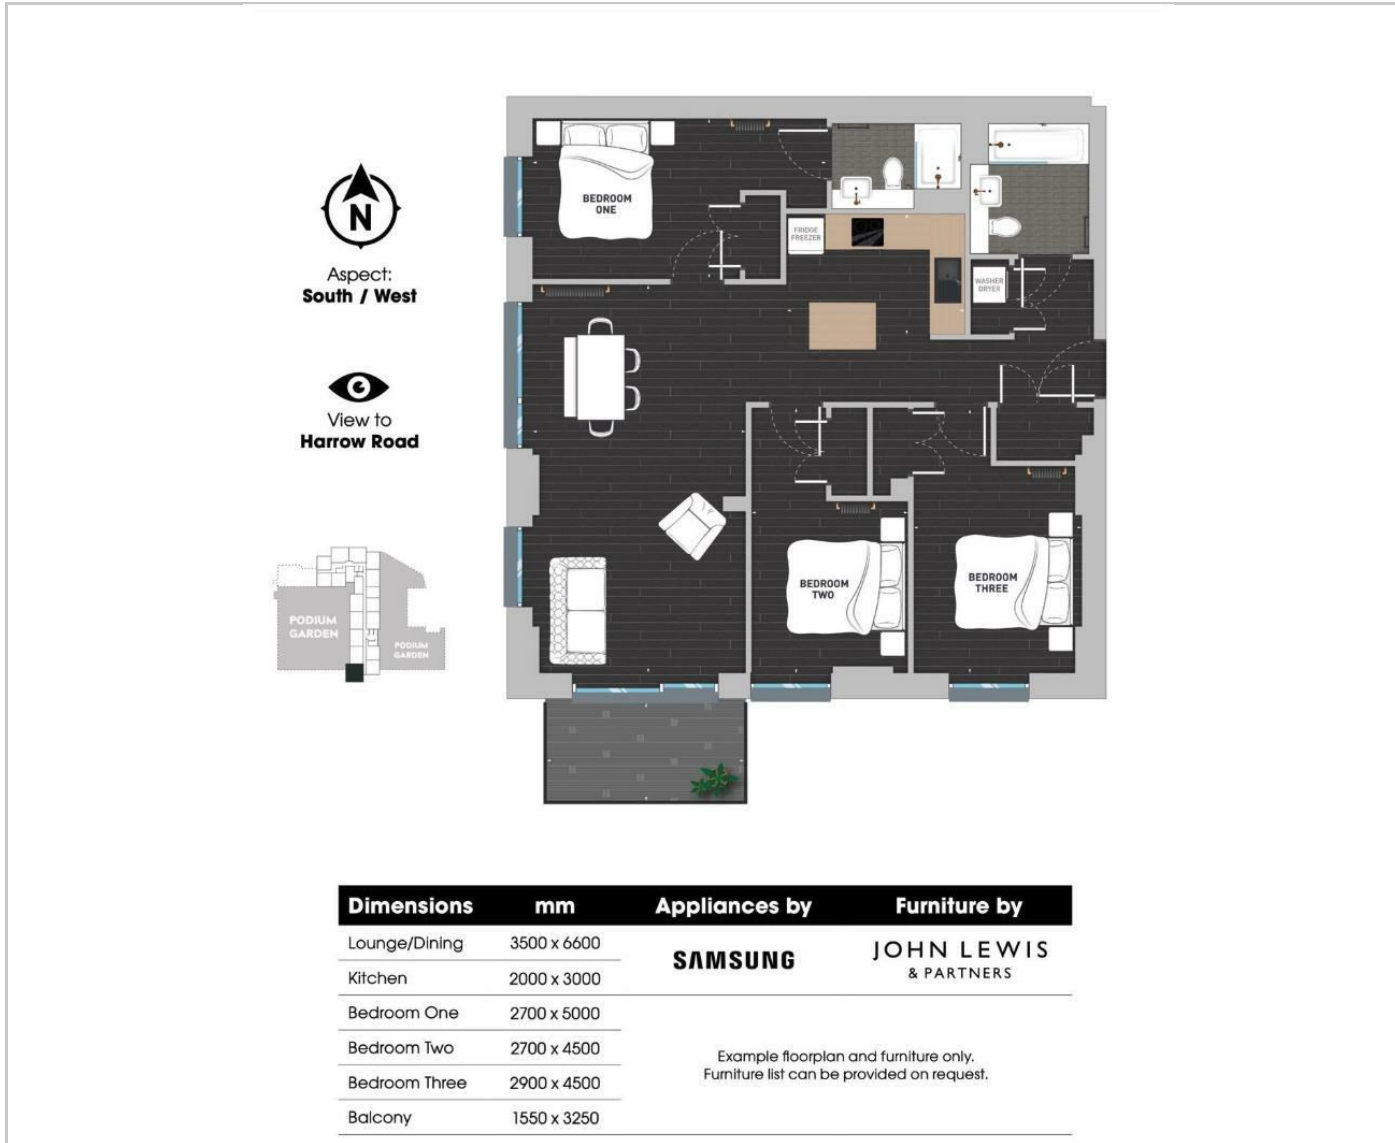

6543655 Ferrum, South Way, Wembley, HA9 0HZ
£3,142 Per month

6543655 Ferrum, South Way, Wembley, HA9 0HZ

£3,142 Per month

Limited-Time Offer - up to 16% off. Boldly distinctive and unlike anything else in London - welcome to Ferrum. Inspired by New York's iconic warehouse lofts, Ferrum blends industrial charm with contemporary design. Exposed brickwork and copper pipework meet smooth wooden worktops, rich leather furnishings, vibrant accents, and high-spec Samsung appliances. Every detail has been carefully curated by our expert design team to deliver a one-of-a-kind living experience. South-facing apartments offer expansive views stretching from the City to Richmond and Surrey beyond.

Description

Situation

Furnished
Council Tax Band: C
Available:

Floor Plans

Area Map

Energy Performance Graph

These particulars, whilst believed to be accurate are set out as a general outline only for guidance and do not constitute any part of an offer or contract. Intending purchasers should not rely on them as statements of representation of fact, but must satisfy themselves by inspection or otherwise as to their accuracy. No person in this firm's employment has the authority to make or give any representation or warranty in respect of the property.