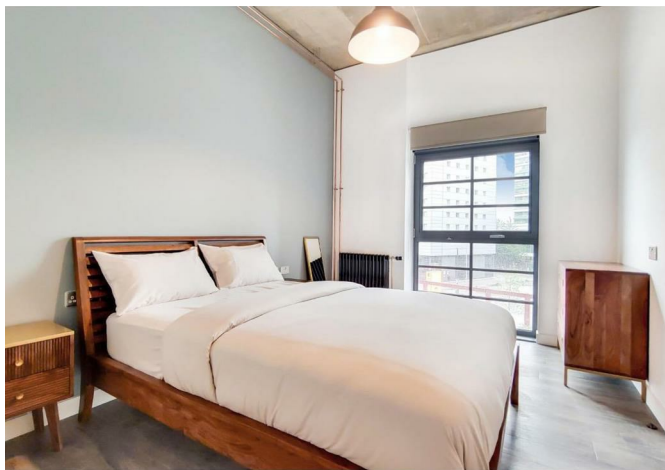

6543655 Ferrum, South Way, Wembley, HA9 0HZ
£3,142 Per month

6543655 Ferrum, South Way, Wembley, HA9 0HZ

£3,142 Per month

Limited-Time Offer - up to 16% off. Boldly distinctive and unlike anything else in London - welcome to Ferrum. Inspired by New York's iconic warehouse lofts, Ferrum blends industrial charm with contemporary design. Exposed brickwork and copper pipework meet smooth wooden worktops, rich leather furnishings, vibrant accents, and high-spec Samsung appliances. Every detail has been carefully curated by our expert design team to deliver a one-of-a-kind living experience. South-facing apartments offer expansive views stretching from the City to Richmond and Surrey beyond.