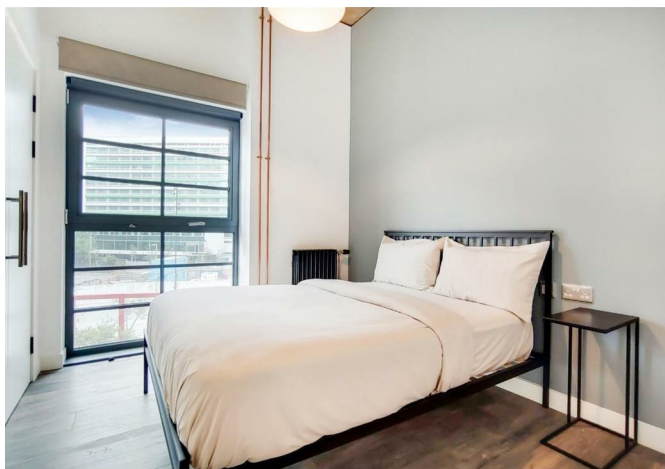

6543655 Ferrum, South Way, Wembley, HA9 0HZ
£3,142 Per month

6543655 Ferrum, South Way, Wembley, HA9 0HZ

£3,142 Per month

Limited-Time Offer - up to 16% off. Boldly distinctive and unlike anything else in London - welcome to Ferrum. Inspired by New York's iconic warehouse lofts, Ferrum blends industrial charm with contemporary design. Exposed brickwork and copper pipework meet smooth wooden worktops, rich leather furnishings, vibrant accents, and high-spec Samsung appliances. Every detail has been carefully curated by our expert design team to deliver a one-of-a-kind living experience. South-facing apartments offer expansive views stretching from the City to Richmond and Surrey beyond.