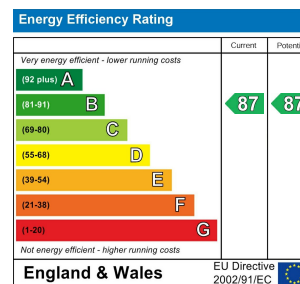

3F 2 Eastbourne Terrace  
 Paddington  
 London  
 W2 6LG

01795 358 886

info@letukhome.co.uk

**Council Tax Band: E**

**Local Authority:**

Agents Note: Whilst every care has been taken to prepare these particulars, they are for guidance purposes only. All measurements are approximate and are for general guidance purposes only and whilst every care has been taken to ensure their accuracy, they should not be relied upon and potential buyers/tenants are advised to recheck the measurements.