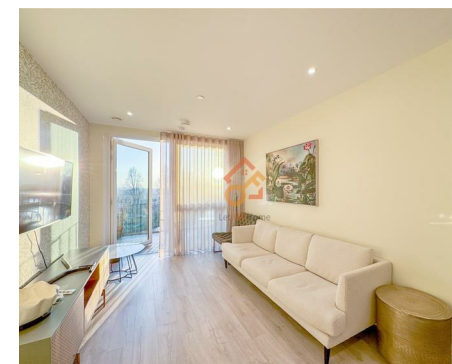

Let **UK** Home

3 Bedrooms

Flat

Located
in Wembley, London

£3,050 Per Month