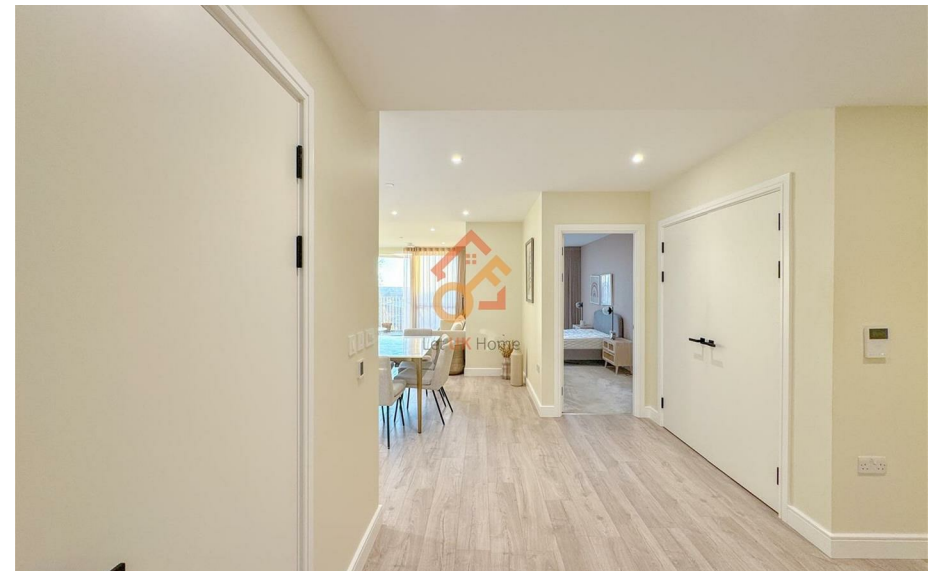

- 5th Floor
- 24h Security
- Bowling Alley
- Virtual Viewing Available
- Concierge Service
- Cinema & Game Room
- Residents Lounge
- EPC Rating: B