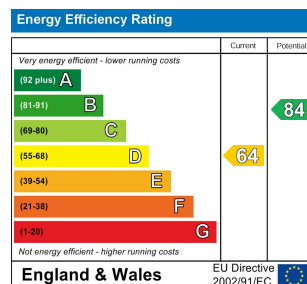

5 Bed
House - Semi-
Detached
located in

£2,470 Per month

DIRECTIONS

CONTACT

62 Church Road
Hove
East Sussex
BN3 2FP

E: lettings@taylormichael.agency
T:
<https://taylormichael.agency/>

**TAYLOR
MICHAEL**
STUDENTS