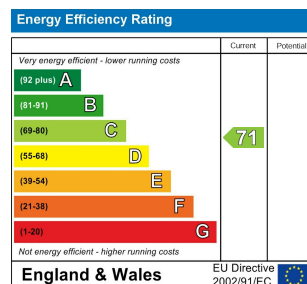

4 Bed
House - Terraced
located in

£2,500 Per month

TAYLOR
MICHAEL
STUDENTS

DIRECTIONS

CONTACT

62 Church Road
Hove
East Sussex
BN3 2FP

E: lettings@taylormichael.agency
T:
<https://taylormichael.agency/>

TAYLOR
MICHAEL
STUDENTS