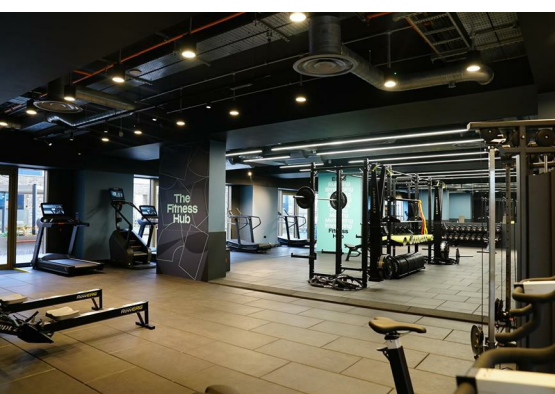

EPC available on request. Council Tax Band C

- 24 - Hour concierge
- Private dining room
- Residents' roof Gardens
- Cinema room
- Pets welcome (no extra cost)
- Co-working spaces
- Furnished to a high standard
- Gym & wellness spaces
- BTR development with regular resident events
- Seconds away from Anchorage tram stop