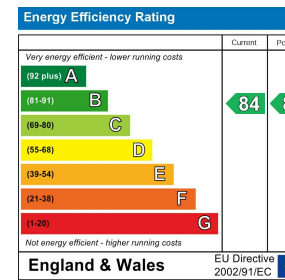

Energy Efficiency G

Viewing

Please contact our Reside Stockport Office on 0161 808 0660 if you wish to arrange a viewing appointment for this property or require further information.

These particulars, whilst believed to be accurate are set out as a general outline only for guidance and do not constitute any part of an offer or contract. Intending purchasers should satisfy themselves by inspection or otherwise as to their accuracy. No person in this firms employment has the authority to make or give any representation or warranty in respect of t

57a St Petersgate, Stockport, Cheshire, SK1 1DH

Tel: 0161 808 0660 Email: info@residestockport.com

www.residestockport.com