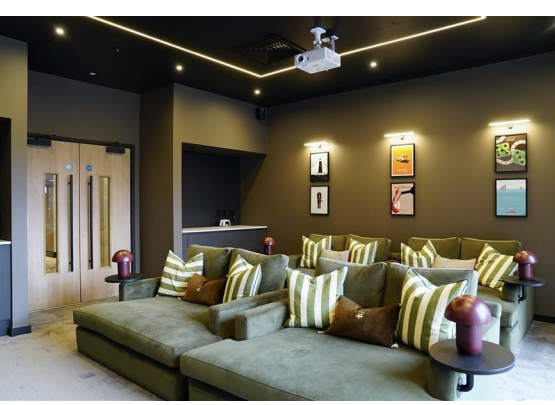

The apartment is furnished with comfortable, contemporary furniture specially designed for the building. A few have been left unfurnished if you want to bring your own pieces and style them in your own individual way. Each apartment has a modern fully fitted kitchen with utility storage, comfortably spacious bedrooms with bespoke designed fitted wardrobes and relaxing bathrooms all finished to high standard of Eda.

EPC available on request. Council Tax Band C

- 24 - Hour concierge
- Private dining room
- Residents' roof Gardens
- Cinema room
- Pets welcome (no extra cost)
- Co-working spaces
- Furnished to a high standard
- Gym & wellness spaces
- BTR development with regular resident events
- Seconds away from Anchorage tram stop