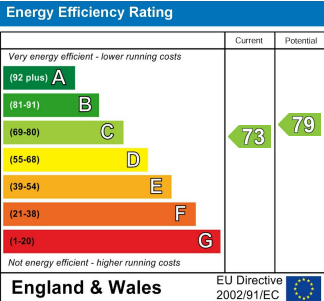

20 The Avenue, Wellingborough, Northants NN8 4ET

Five-Bedroom Detached House | Three Storeys | Gated Driveway | Available May 2026

Situated on The Avenue in Wellingborough, this impressive three-storey detached family home offers spacious and versatile accommodation throughout.

The property features five well-proportioned bedrooms and three bathrooms, making it ideal for larger families or those needing flexible living space.

The ground floor comprises a welcoming entrance hall, a bright living room with French doors opening onto the rear garden, a modern fitted kitchen with breakfast bar seating, and a separate dining room—perfect for entertaining. An additional room provides flexibility for use as a home office, playroom, or snug.