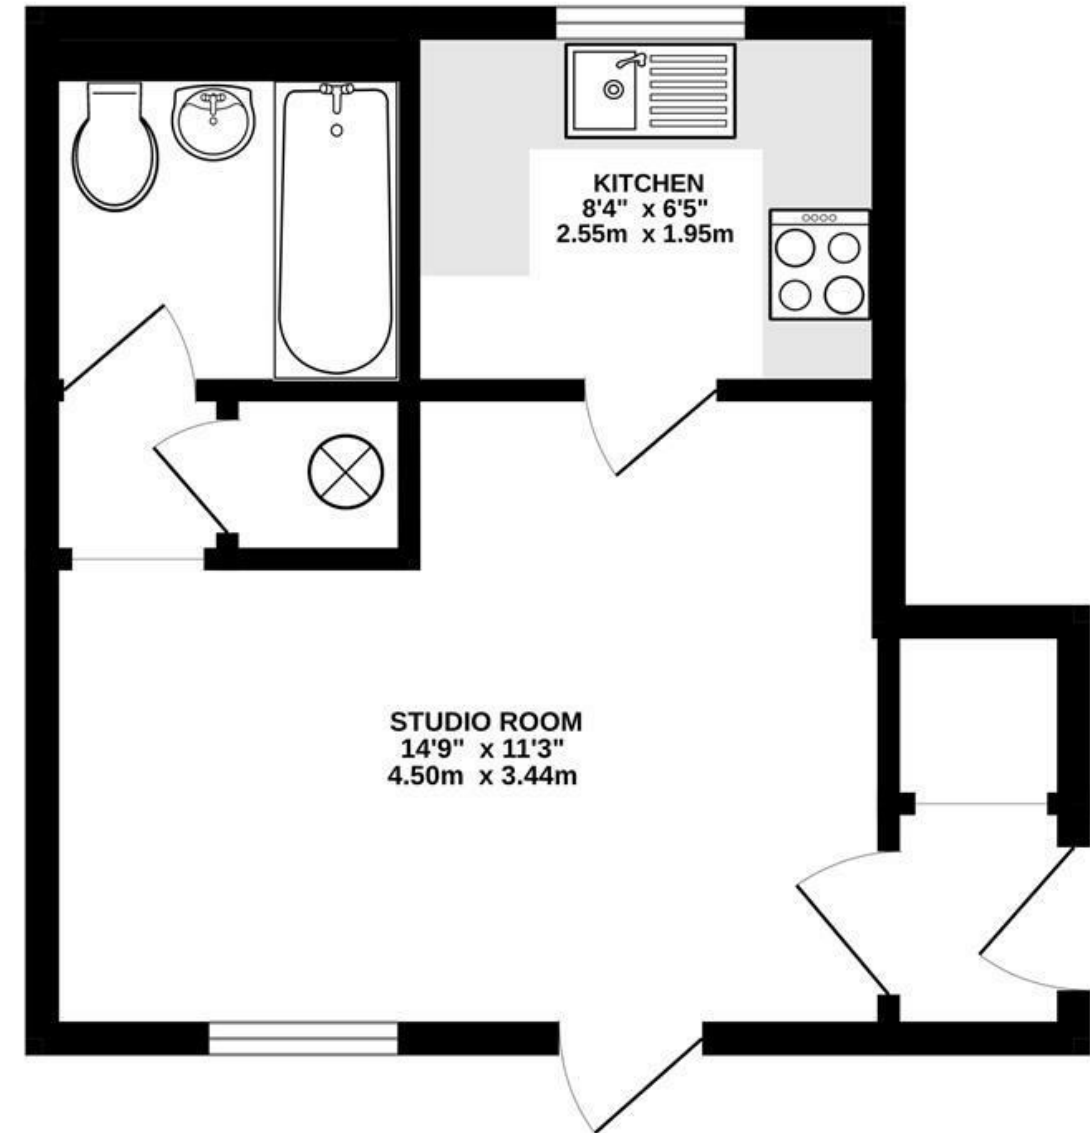

GROUND FLOOR
280 sq.ft. (26.0 sq.m.) approx.

STUDIO ROOM
14'9" x 11'3"
4.50m x 3.44m

KITCHEN
8'4" x 6'5"
2.55m x 1.95m

IMPORTANT NOTICE

These particulars have been prepared upon information supplied by the Vendor and should be verified by your surveyors and solicitors. We have prepared these sales particulars as a general guide to give a broad description of the property. They are not intended to constitute part of an offer or contract. We have not carried out a structural survey and the services, appliances and specific fittings have not been tested. All photographs, measurements, floor plans and distances referred to are given as a guide only and should not be relied upon for the purchase of carpets or any other fixtures or fittings. Lease details service charge and ground rent (where applicable) are given as a guide only and should be checked and confirmed by your solicitor prior to exchange of contracts

TOTAL FLOOR AREA : 280 sq.ft. (26.0 sq.m.) approx.
Whilst every attempt has been made to ensure the accuracy of the floorplan contained here, measurements of doors, windows, rooms and any other items are approximate and no responsibility is taken for any error, omission or mis-statement. This plan is for illustrative purposes only and should be used as such by any prospective purchaser. The services, systems and appliances shown have not been tested and no guarantee as to their operability or efficiency can be given.
Made with Metropix ©2025