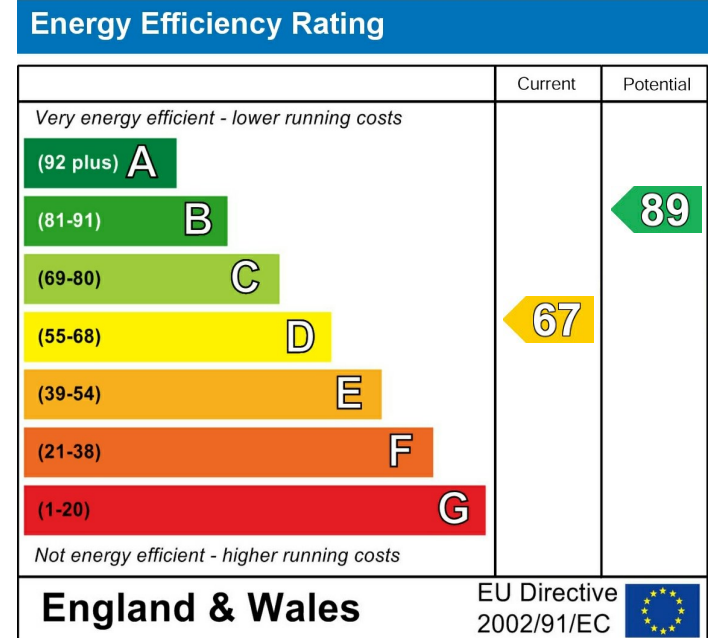

Rent: £950PCM  
 Security Deposit: £1095  
 Tenancy Length: Periodic  
 Council Tax Band: A

Call us on  
**0116 266 9977**

**let@seths.co.uk**  
**www.seths.co.uk**

**Council Tax Band**  
**A**

Agents Note: Whilst every care has been taken to prepare these particulars, they are for guidance purposes only. All measurements are approximate and are for general guidance purposes only and whilst every care has been taken to ensure their accuracy, they should not be relied upon and potential buyers are advised to recheck the measurements.