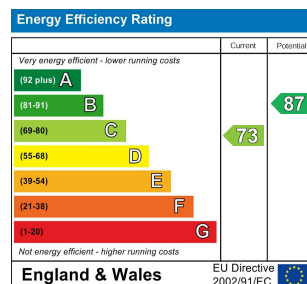

6 Bed
House - Terraced
located in

£3,600

DIRECTIONS

CONTACT

62 Church Road
Hove
East Sussex
BN3 2FP

E: lettings@taylormichael.agency
T:
<https://taylormichael.agency/>

TAYLOR
MICHAEL
STUDENTS