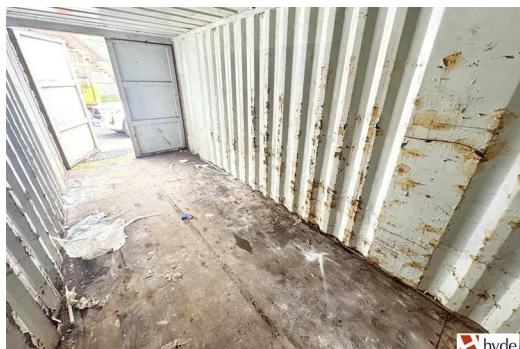

Albion Mill, Bury
BL8 2AD
£75 PCM

Hyde Estates are pleased to present this industrial storage container to let. Located on Albion Mill industrial estate, close to Bury Town Centre. The container is available immediately and subject to a months rent deposit. To arrange a viewing, contact Hyde Estate & Lettings on 0161 773 4583.