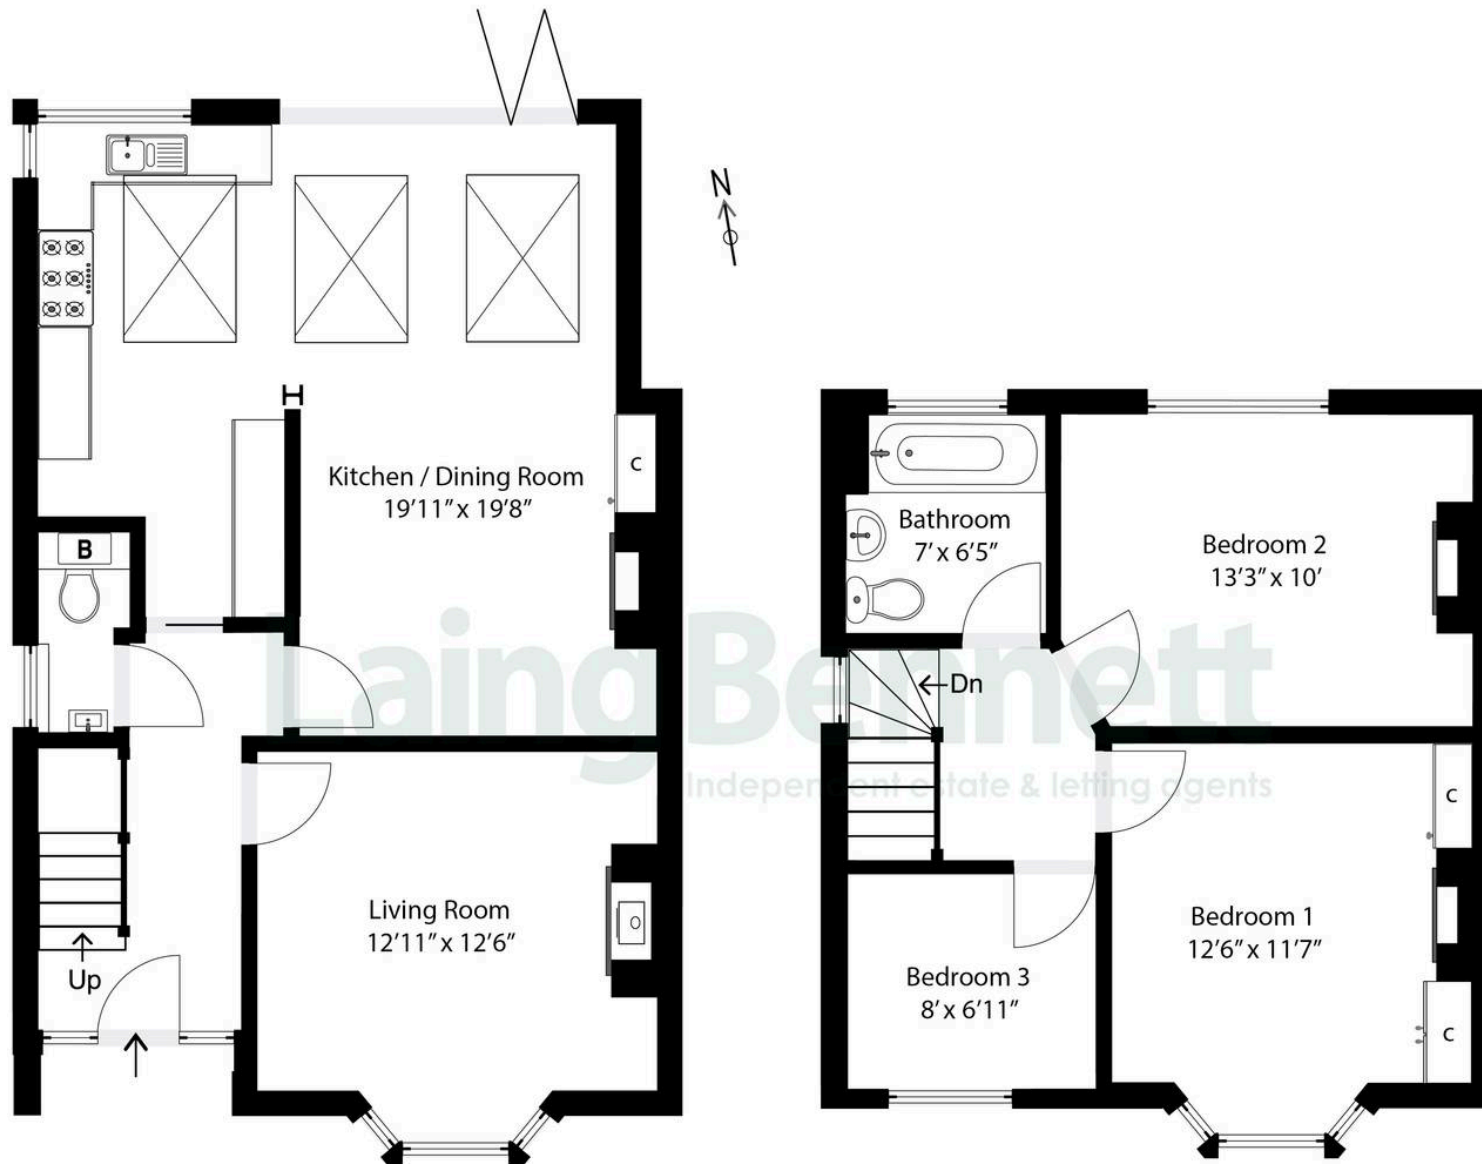

Redwood Sandling Road, Saltwood - CT21 4QJ

Guide Price **£489,000**

Approximate Gross Internal Area = 97 sq m / 1044 sq ft

Illustration for Identification purposes only. Measurements are approximate. Dimensions given are between the widest points.
Not to scale. Outbuildings are not shown in actual location.

© Unauthorised reproduction prohibited - chriskemps@hotmail.com

Redwood Sandling Road

Saltwood, Hythe

A beautifully renovated and extended period home that seamlessly blends timeless charm and character with a contemporary modern touch. The inviting entrance hall features a charming cloakroom and flows seamlessly into the living room, where a recently installed wood-burning stove creates a cosy focal point. A deep bay window at the front bathes the space in natural light, enhancing its warm and welcoming ambiance. At the heart of the home, the loft-style open-plan kitchen and dining room with feature fireplace offer both practicality and stunning design. Beautifully finished with exposed painted steelwork, three glazed roof lights, and bi-folding doors that open onto the garden, this space effortlessly combines industrial elegance with contemporary comfort, making it perfect for both everyday living and entertaining. On the first floor, the landing leads to two stunning double bedrooms, each featuring charming fireplaces, along with a single bedroom. The bathroom is a superb showcase of contemporary elegance, beautifully designed with high-quality finishes. A front and rear garden complete this beautiful home.