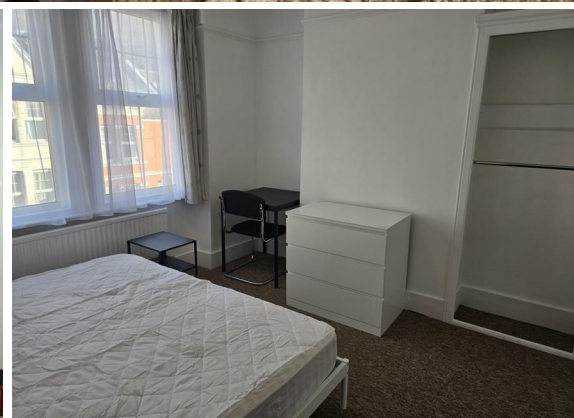

**6 Bed
House - Terraced
located in Brighton**

£3,120 PCM

DIRECTIONS

CONTACT

Kendrick Property Services - Brighton
10-12 Lewes Road
Brighton
East Sussex
BN2 3HP

E:
lettings@kendrickpropertyservices.co.uk
T: 01273 699600
www.kendrickpropertyservices.co.uk