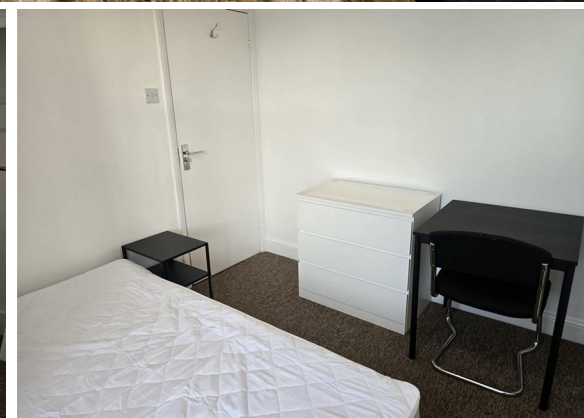

**6 Bed
House - Terraced
located in Brighton**

£3,120 PCM

DIRECTIONS

CONTACT

Kendrick Property Services - Brighton
10-12 Lewes Road
Brighton
East Sussex
BN2 3HP

E:
lettings@kendrickpropertyservices.co.uk
T: 01273 699600
www.kendrickpropertyservices.co.uk