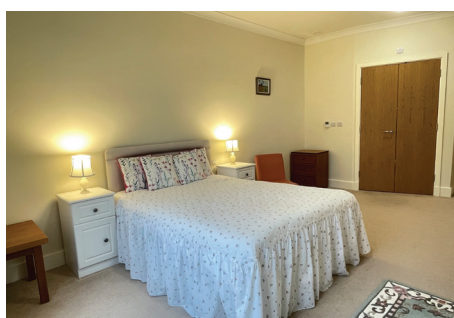

1 bedroom ground floor apartment

A spacious ground-floor, one-bedroom apartment at 654 sqft. The apartment is situated close to the main village centre and village facilities.

Specification

- Lounge with double glazed patio doors opening out to a West-facing patio overlooking our park land area with meadow flowers, mowed pathways and mature trees.
- Fitted kitchenette with a Neff under counter fridge.
- Main bedroom with double glazed West-facing window and fitted wardrobes.
- En-suite shower room with large shower area and screen.
- TV and satellite points*.
- Well stocked flower borders and lawns maintained by the Village Gardeners.
- Allocated parking space for one car.