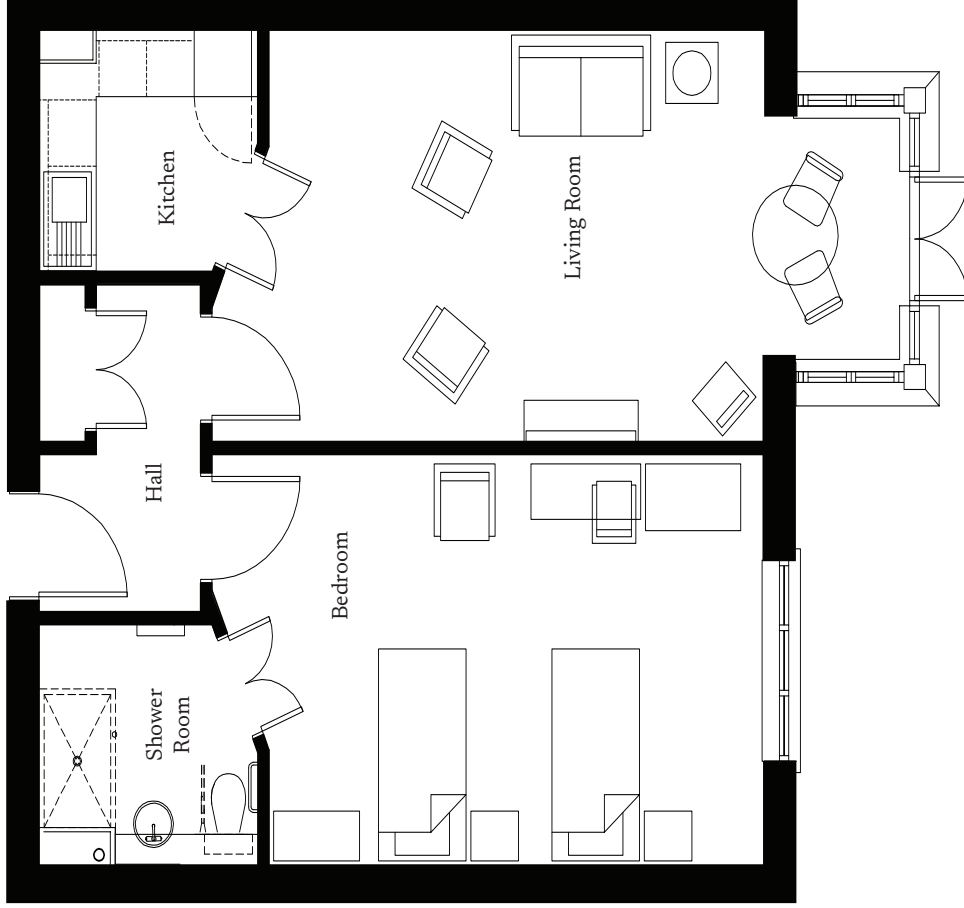

1 bedroom ground floor apartment

A spacious ground-floor, one-bedroom apartment at 654 sqft. The apartment is situated close to the main village centre and village facilities.

Specification

- Lounge with double glazed patio doors opening out to a West-facing patio overlooking our park land area with meadow flowers, mowed pathways and mature trees.
- Fitted kitchenette with a Neff under counter fridge.
- Main bedroom with double glazed West-facing window and fitted wardrobes.
- En-suite shower room with large shower area and screen.
- TV and satellite points*.
- Well stocked flower borders and lawns maintained by the Village Gardeners.
- Allocated parking space for one car.

01332 794 300

astonontrent@richmond-villages.com

Richmond Villages Aston-on-Trent,
Richmond Drive, Aston-on-Trent, Derbyshire, DE72 2EA

No. 5 Village Centre

Ground Floor | 654ft²

Kitchen	2300mm x 2180mm
	7'7" x 7'2"
Living Room	6616mm x 3710mm
	21'8" x 12'2"
Bedroom	5200mm x 3710mm
	17'1" x 12'2"
En suite	2300mm x 2180mm
	7'7" x 7'2"

These particulars are intended to give a fair and substantially correct overall description. Measurements have been taken at 1500mm ceiling height. All dimensions are approximate. Bedroom measurements include the wardrobe if applicable. Room measurements include bay windows if applicable. Furniture layout is to give an indicative impression. Although all efforts have been made to ensure its accuracy at time of print dimensions, fixtures, fittings, finishes and specifications are subject to change without notice. The properties are sold unfurnished.