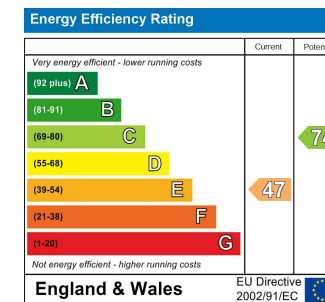

1 Bedroom House Share located in Mitcham

Room for single occupant only

This spacious double room is the perfect place for a single person to call home. The room boasts ample space and natural light, with a large wardrobe, double bed, and desk with storage shelves. All bills are included in the rental price, making budgeting a breeze.

The property itself is modern and well-maintained, with two shared bathrooms and a communal kitchen that comes fully equipped with all white goods. High-speed fibre broadband is available throughout the property, allowing for seamless internet usage.

The property's communal garden is a fantastic feature, providing residents with a peaceful outdoor space to relax and unwind. And the location couldn't be better, with Mitcham Eastfield's train station just a 9-minute walk away, making it easy to get around the city. Local shops, bars, and restaurants are also just a stone's throw away, making it convenient to run errands or grab a bite to eat.

Overall, this property is an excellent option for anyone seeking a comfortable stay

Call us on

020 8396 7171

hello@newbrix.co.uk

Council Tax Band

Exempt