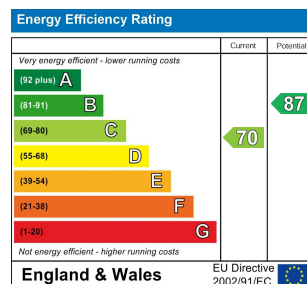

4 Bed
House - Mid
Terrace
located in

£2,981 Per month

TAYLOR
MICHAEL
STUDENTS

DIRECTIONS

CONTACT

62 Church Road
Hove
East Sussex
BN3 2FP

E: lettings@taylormichael.agency
T:
<https://taylormichael.agency/>

TAYLOR
MICHAEL
STUDENTS