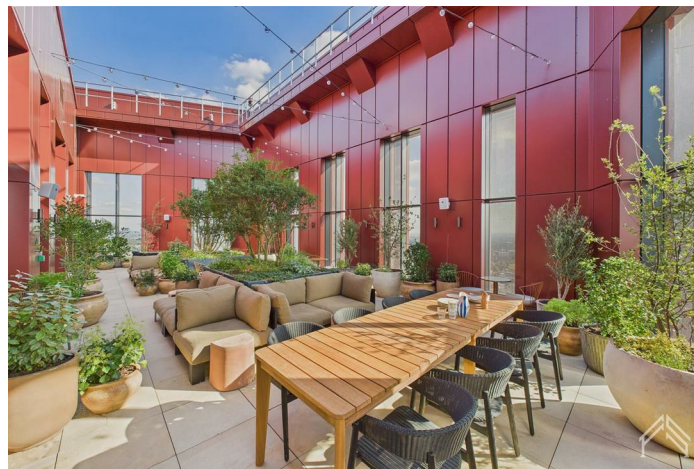

454654 11 Selborne Road, London, E17 7GD
£2,350 Per month

454654 11 Selborne Road, London, E17 7GD

£2,350 Per month

Limited Time Offer | Brand New Apartment | Panoramic City Views | Private Garden.

As a resident, you'll enjoy all inclusive access to premium amenities such as a 24-hour gym, yoga studio, games room, private work from home suites, and communal co-working areas. For added peace of mind, a 24/7 on-site concierge team is always available to assist with your day to day needs.

Step into luxury with this brand new, larger than average 1 bedroom apartment - expertly designed to combine style, space and convenience. Perfect for professionals and couples alike, this contemporary home offers high-spec interiors, thoughtful layouts and stunning panoramic views across London.

Inside, you'll discover a sleek open-plan kitchen equipped with integrated appliances, including a dishwasher and washer/dryer, along with a dedicated workspace – perfect for working from home. High-speed WiFi is included, keeping you effortlessly connected at all times.

Description

Situation

Furnished/unfurnished
Council Tax Band: B
Available:

Floor Plans

The Eades - Selborne Road	Details Property Type Apartment Bedrooms x1 Bathrooms x1		Building amenities Gym Yoga Studio Free Wi-Fi Private Desk Space Residents Lounge Concierge		Approx. total area 55 m ² 595 ft ²	
	Measurements are approximate and not to scale in this floor plan. Provided for illustrative purposes.					