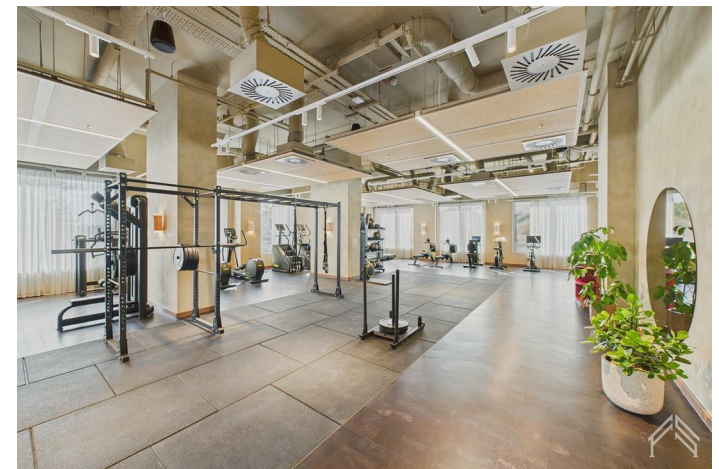

454654 11 Selborne Road, London, E17 7GD
£2,350 Per month

454654 11 Selborne Road, London, E17 7GD

£2,350 Per month

Limited Time Offer | Brand New Apartment | Panoramic City Views | Private Garden.

As a resident, you'll enjoy all inclusive access to premium amenities such as a 24-hour gym, yoga studio, games room, private work from home suites, and communal co-working areas. For added peace of mind, a 24/7 on-site concierge team is always available to assist with your day to day needs.

Inside, you'll discover a sleek open-plan kitchen equipped with integrated appliances, including a dishwasher and washer/dryer, along with a dedicated workspace – perfect for working from home. High-speed WiFi is included, keeping you effortlessly connected at all times.

Description

Situation

Furnished/unfurnished
Council Tax Band: B
Available:

Floor Plans

The Eades - Selborne Road	Details Property Type Apartment Bedrooms x1 Bathrooms x1		Building amenities Gym Yoga Studio Free Wi-Fi Private Desk Space Residents Lounge Concierge		Approx. total area 55 m ² 595 ft ²	
	Measurements are approximate and not to scale in this floor plan. Provided for illustrative purposes.					