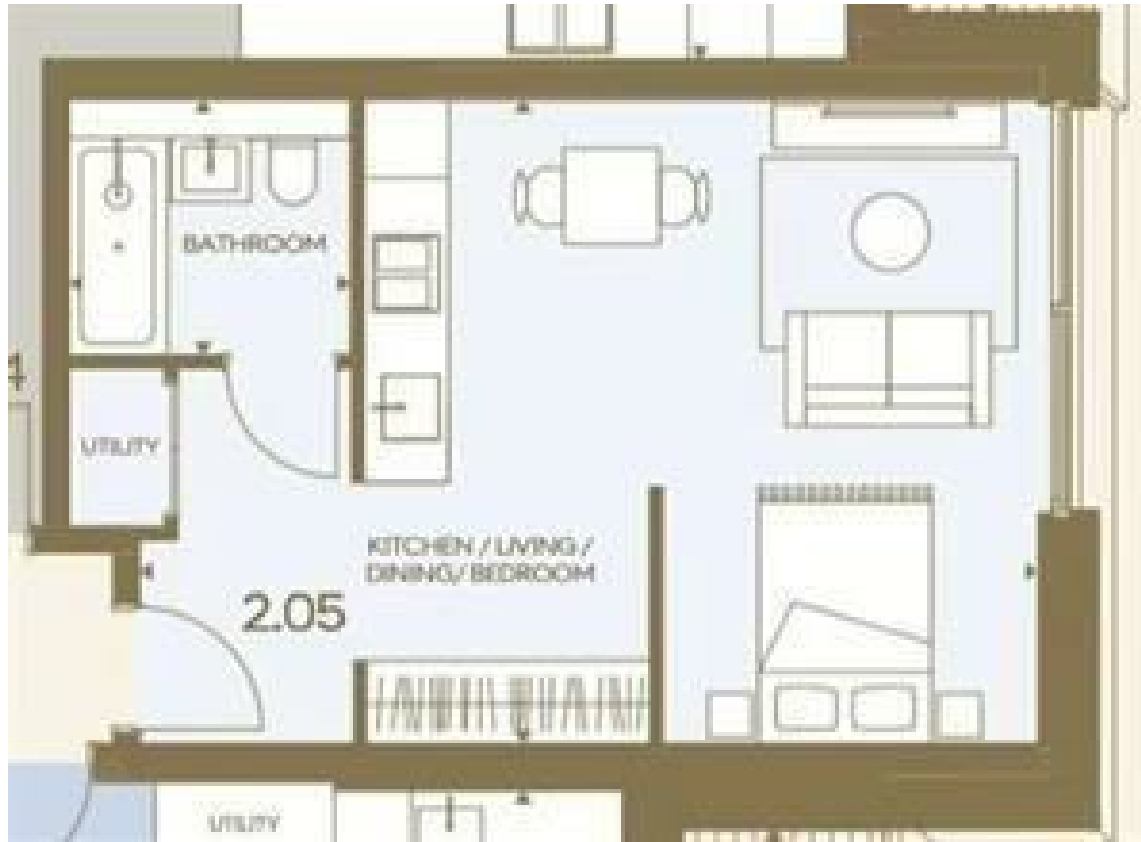

**LONDON
VICTORIA
GROUPS** 

The Haydon 16 Minories

, London EC3N 1BL

£3,000 Per Month

Local Authority **City Of London**
Council Tax Band **E**
EPC Rating **B**

London Office Office

Spaces Victoria, 25 Wilton Road, Pimlico,
London, SW1V 1LW