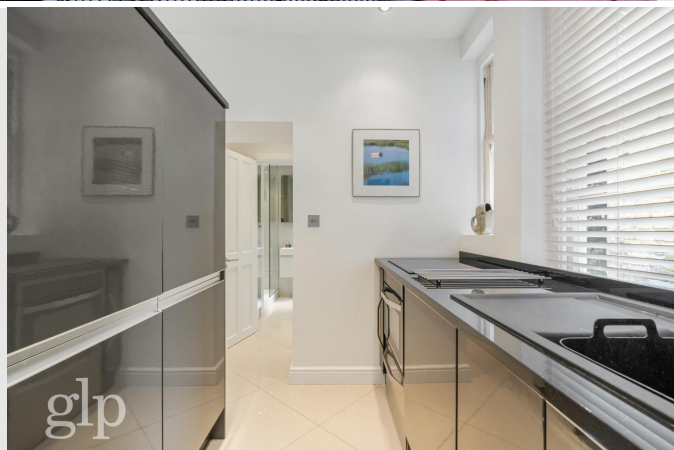

Cranfield Court
Greater London

Guide Price £530,000
Sales

Greater London Properties Presents...

- Stunning One Double Bedroom Apartment
- Immacutely Presented
- Share Of Freehold
- Under Floor Heating
- Modern Refurbishment
- Marylebone