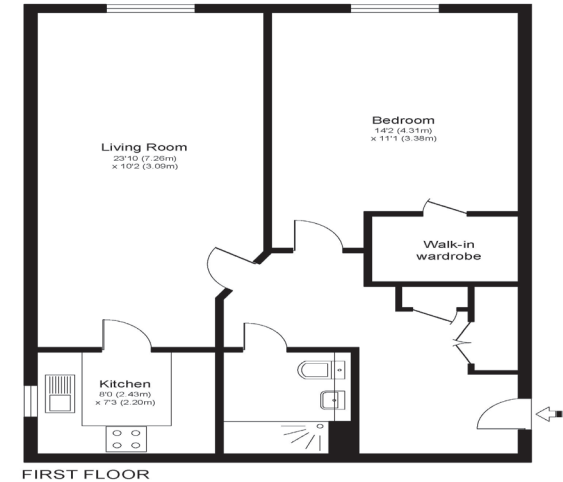

FIRST FLOOR

Approximate Gross Internal Floor Area: 63 m sq / 680 sq ft

- Exclusively For Those Aged 60+
- Modern First floor Apartment
- One double bedrooms
- Walk-In Shower
- Close to Lift
- On-site management

Price: £250,000

Service Charge: £3,790 PA

Ground Rent: £0 PA

Other Charges: £

Lease Length: 993 years left

Tenure: Leasehold

EPC Rating: B

For more information
please contact:

Rice & Roman
T: 01344 981246
E: info@riceandroman.co.uk
Lynwood Village, SL50FJ
www.riceandroman.co.uk

**RICE +
ROMAN**

Agents Notices - These property details are set out as a general outline only and do not constitute any part of an Offer or Contract. Any services, equipment, fittings or central heating systems have not been tested and no warranty is given or implied that these are in working order. Buyers are advised to obtain verification from their solicitor or surveyor. Fixtures, fittings and other items are not included unless specifically described. All measurements, distances and areas are approximate and for guidance only. Room measurements are taken to be the nearest 10cm and prospective buyers are advised to check these for any particular purpose, e.g. fitted carpets and furniture. This material is protected by the laws of copyright. The owner of the copyright is Countrywide Estate Agents. This property sheet forms part of our database rights and copyright laws. No unauthorised copying or distribution without permission.