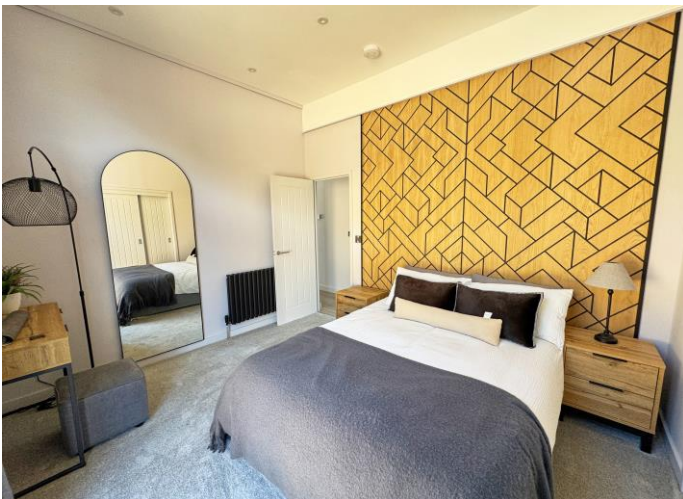

58 Woodlands Weybridge Park Estate Addlestone KT15 2RF

£355,000

58 Woodlands 58x22

Discover refined living with the impressive Pathfinder Highview 58' x 22' park home, proudly situated on the desirable Weybridge Park Estate. This beautifully appointed home combines contemporary design with everyday comfort, offering light-filled open-plan spaces and elegant finishes. Generous bedrooms, including a private en-suite, provide relaxation and practicality in equal measure. Set within a peaceful, gated community for the over-50s, The Highview delivers a welcoming environment and a truly effortless Surrey lifestyle.