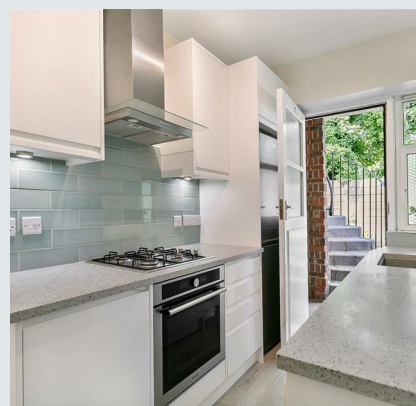

PETRAS  
PROPERTY

Wimbledon Park Court, Wimbledon Park Road,  
London

£2,100 Per month

627 Garratt Lane, London, SW18 4SX  
T: 020 3633 5613 | E: info@petrasproperty.com  
www.petrasproperty.com