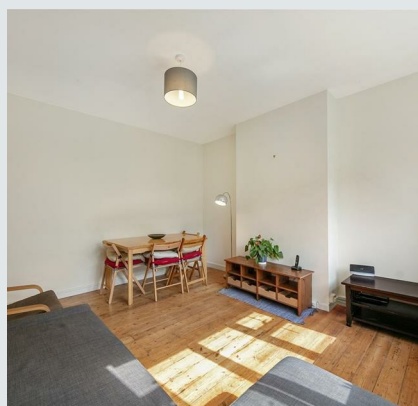

PETRAS  
PROPERTY

Wimbledon Park Court, Wimbledon Park Road,  
London

£2,100 Per month

627 Garratt Lane, London, SW18 4SX  
T: 020 3633 5613 | E: info@petrasproperty.com  
www.petrasproperty.com