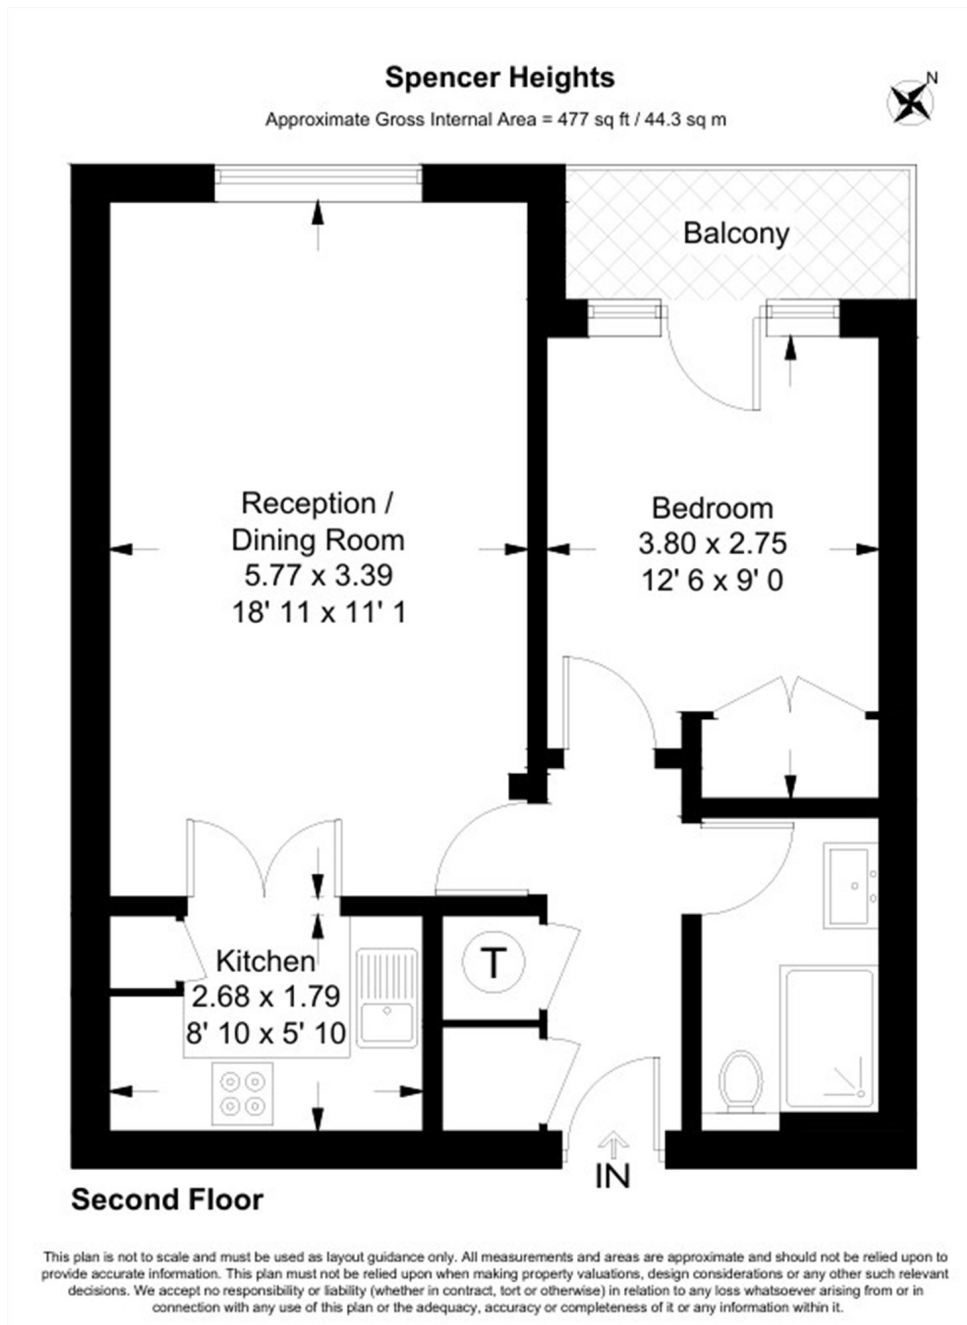

- One Bedroom Flat • Parking Space • Second Floor •
- Modern Kitchen • New Shower Room • No Onward Chain •

Frank Harris & Co.

Frank Harris & Co. Barbican and City

87 Long Lane, London,

EC1A 9ET

020 7600 7000