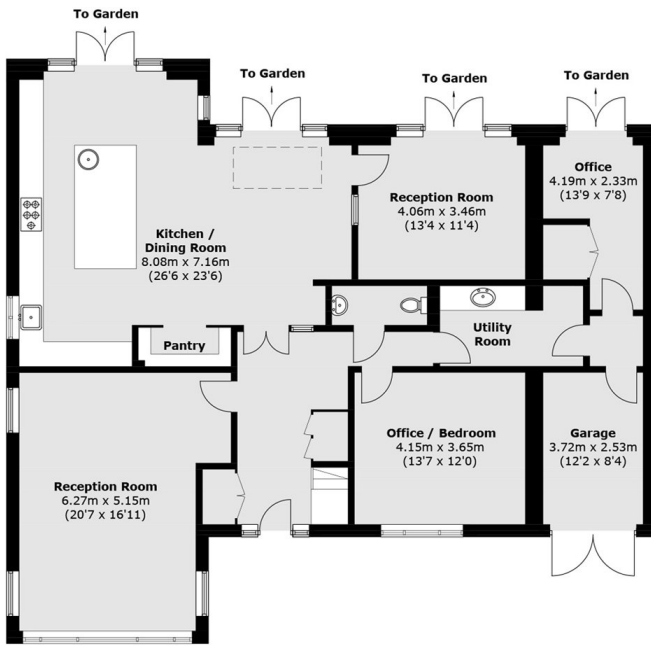

Offering wonderful lateral living space throughout the accommodation offers a spacious entrance hallway, a large reception room, an office/ bedroom, a downstairs W.C, a utility room with a door leading to a garage to the front and an office to the rear. The property continues to impress showcasing a spectacular open plan bespoke kitchen/ dining area incorporating a reception room featuring Crittal-style windows and doors leading out to a landscaped garden.

Across the first floor the house uniquely offers vaulted ceilings and windows maximising the light and sense of space complete with two luxury bathrooms. Further benefits include off-street parking for several vehicles.

- Detached • Five Bedrooms • Exceptional Home •
- Off-Street Parking • Large Garden • Private Road •

SNELLERS

ESTATE AGENTS

Ground Floor

First Floor

Total area (approx.): 274.1 sq. m (2,950.4 sq. ft)
(Excluding Eaves)