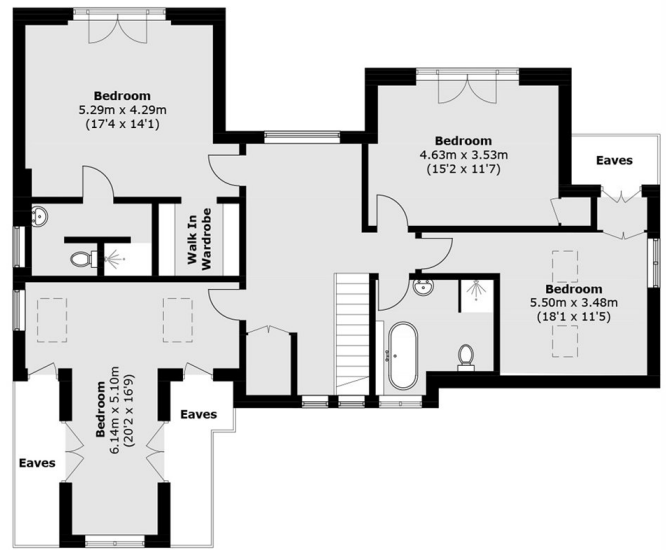

Offering wonderful lateral living space throughout the accommodation offers a spacious entrance hallway, a large reception room, an office/ bedroom, a downstairs W.C, a utility room with a door leading to a garage to the front and an office to the rear. The property continues to impress showcasing a spectacular open plan bespoke kitchen/ dining area incorporating a reception room featuring Crittal-style windows and doors leading out to a landscaped garden.

Across the first floor the house uniquely offers vaulted ceilings and windows maximising the light and sense of space complete with two luxury bathrooms. Further benefits include off-street parking for several vehicles.

- Detached • Five Bedrooms • Exceptional Home •
- Off-Street Parking • Large Garden • Private Road •

SNELLERS

ESTATE AGENTS

Ground Floor

First Floor

Total area (approx.): 274.1 sq. m (2,950.4 sq. ft)
(Excluding Eaves)