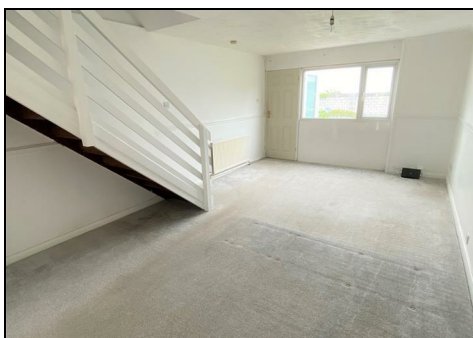

82 Polwhele Road, Newquay, Cornwall TR7 2SZ

Modern end-terrace 2 bedroom house on the outskirts of town.

£995 PCM

The property is unfurnished and is available from mid-July for long term let. The deposit is equivalent to a month's rent.