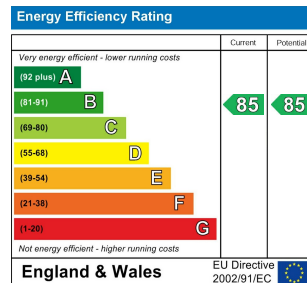

1 Bed
Apartment
located in

£1,150 PCM

 **NPP**
RESIDENTIAL

EPC Rating: B
Council Tax Band: D

DIRECTIONS

CONTACT

22 Lloyd Street
Manchester
M2 5WA

E: info@nppresidential.co.uk
T: 0161 639 0059
<https://nppresidential.co.uk/>