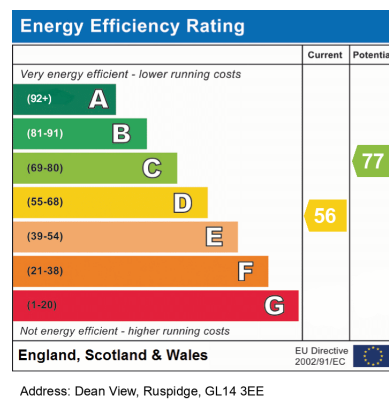

Dean View, Ruspidge, GL14 3EE

Guide price £365,000

Features

- Beautiful Two / Three Bedroom Home
- Large Corner Plot
- Perfect for Multi-Generation Living
- Elavated & Impressive Woodland Views
- Extremely Spacious & Versatile
- Integrated Garage & Driveway
- Modernised & Well Presented