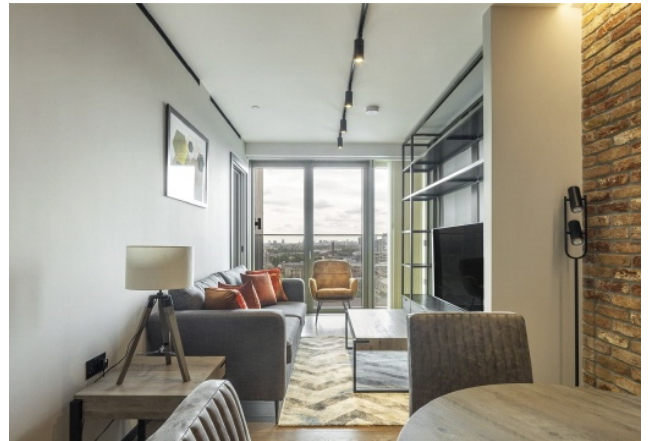

ABOUT THE HOME

8 minute walk from Liverpool Street Station, 2 minutes to Shoreditch High Street