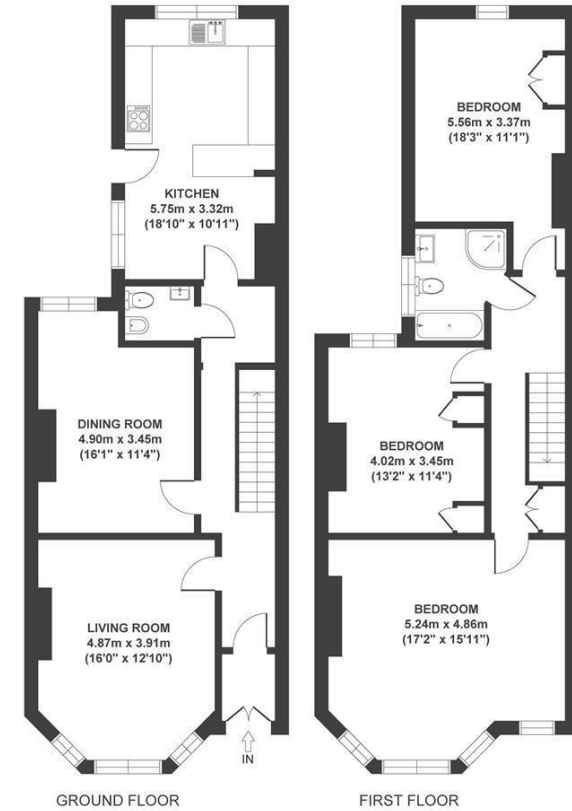

Boardwalk

Woodbridge

, BRISTOL

Woodbridge Road KNOWLE

APPROXIMATE FLOOR AREA
139 SQM / 1496 SQFT

Boardwalk

Woodbridge

, BRISTOL

£575,000

3 Bedrooms

BS4 2EX

2 Bathrooms

"It's wonderful to sit in the front lounge in the afternoon as the sun comes streaming in, after a lovely walk in the local park with its fantastic community gardens. We have some lovely neighbours, and the annual street party really brings the community together."