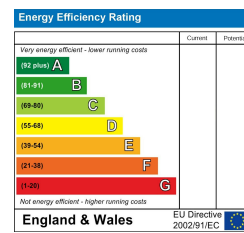

7 Pentlands  
Fullers Slade  
Milton Keynes  
Buckinghamshire  
MK11 2AF

£1,395 PCM

To view this property call Carters on 01908265200 or email [admin@cartersrentals.com](mailto:admin@cartersrentals.com)