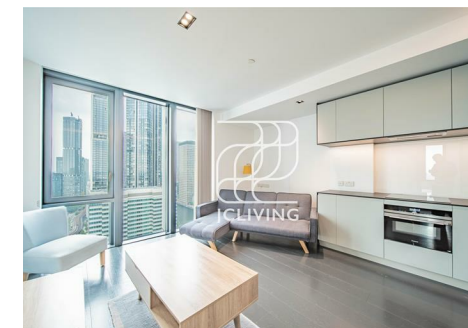

CN994 Apartment 2403, Amory Tower 203 Marsh Wall, London, E14 9ZN

£620 Per Week

- 710 square ft
- Residents gym
- Residents swimming pool
- Fantastic transport links
- Floor to ceiling windows
- Open plan kitchen and reception area
- 24 hour concierge
- Residents spa facilities
- Local shopping, dining and entertainment
- Council tax band E

Amory Tower 203 Marsh Wall, London E14 9ZN

*** Please quote reference JC23111326 when contacting the agency ***

Nestled in the vibrant area of Canary Wharf, London, this exquisite studio flat offers a modern living experience in a prime location. Spanning an impressive 710 square feet, this new build property, completed in 2021, is designed to cater to the needs of contemporary urban dwellers.

The flat features a well-appointed reception room that integrates with the kitchen area, creating a wide and airy space with lots of natural light. The single bedroom is perfect for individuals or couples seeking a stylish and functional home. The bathroom is thoughtfully designed, providing a comfortable and relaxing environment.