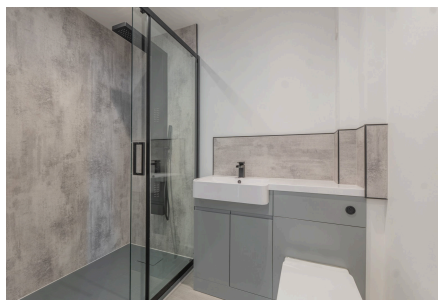

HOMES BY VICTORIA
ESTATE AGENCY

The Rough, Redditch, B97 5DD

Offers In Region Of £425,000

3 2 1

Welcome to this exceptional new-build dormer bungalow, ideally positioned within the highly sought-after area of Headless Cross. This beautifully designed home has been thoughtfully constructed with flexible living at its core! **Could this be your next home?**

[homesbyvictoria.co.uk](https://www.homesbyvictoria.co.uk)

victoria@homesbyvictoria | 07833 136521

FOR M HOMES MIDLANDS LIMITED trading as Homes By Victoria Company Number: 13688840 VAT no: 470190115

HOMES BY VICTORIA
ESTATE AGENCY